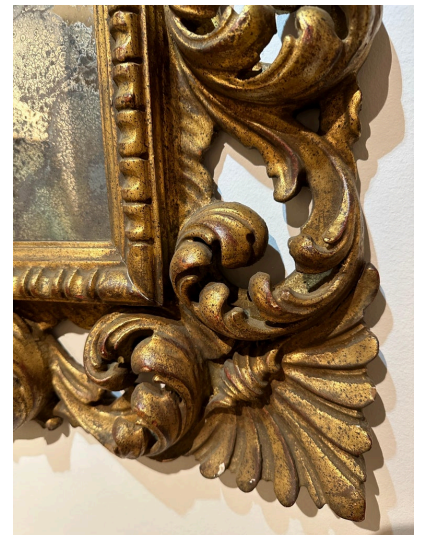

ANTIQUe ITALIAN CARVED GILTWOOD FRAME AND ANTIQUED GLASS WALL MIRROR

Antique carved giltwood frame flourished with seashells and details galore. The antiqued mirror is aged. The very bottom seashell has a few cracked pieces which can be seen up close, however, at a distance is very symmetrical.

SKU: LU832841616122 | **Categories:** [Mirrors](#), [Wall Decor](#) | **Tags:** [Baroque Revival Style](#)

GALLERY IMAGES

ADDITIONAL INFORMATION

| | |
|---------------------------------|--|
| Style | Baroque Revival (In the Style Of) |
| Date of Manufacture | Early 20th Century |
| Dimensions | Height: 40 in Width: 36 in Depth: 2 in |
| Sold As | Single item |
| Materials and Techniques | Mirror, Giltwood, Gilt |
| Place of Origin | Italy |
| Period | Early 20th Century |
| Condition | Good - Wear consistent with age and use. Minor losses. Small missing pieces of carved wood on lower center seashell - SEE detail images. Overall the missing bits are consistent and are subtle to notice. Being sold as-is. |