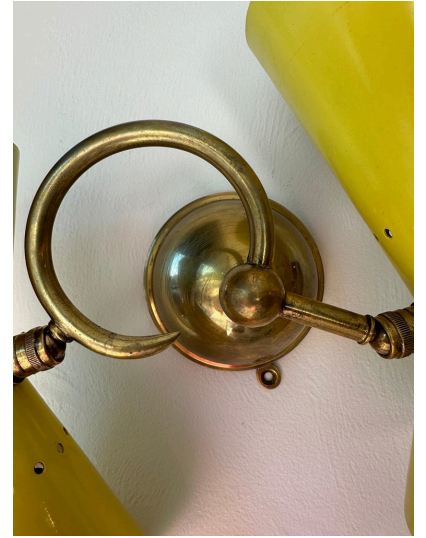

## YELLOW STILNOVO PEFORATED METAL CONE WALL LIGHTS, PAIR (2 PAIRS AVAILABLE)

We offer here very FUN Stilnovo vintafe perforated cone wall lights in original vivid yellow. Brass wall mount and curved arms hold these yellow metal cones that are each double lights (up and down) - total of 4 bulbs/ lights per sconce. We have a total of FOUR (4) sconces being sold in pairs. TWO pairs available - please inquire.

## ADDITIONAL INFORMATION

<b>Date of Manufacture</b>	1950's
<b>Dimensions</b>	Height: 11 in Width: 14 in Depth: 6 in
<b>Sold As</b>	Set of 2
<b>Materials and Techniques</b>	Brass, Metal, Painted
<b>Place of Origin</b>	Italy
<b>Period</b>	1950 - 1959

**Condition**

Good - Rewired. Wear consistent with age and use. yellow metal cones shows wear and discoloration in a few spots (see detail images and video). Overall VERY nice vintage condition. Newly rewired for US standards - ready to hang!