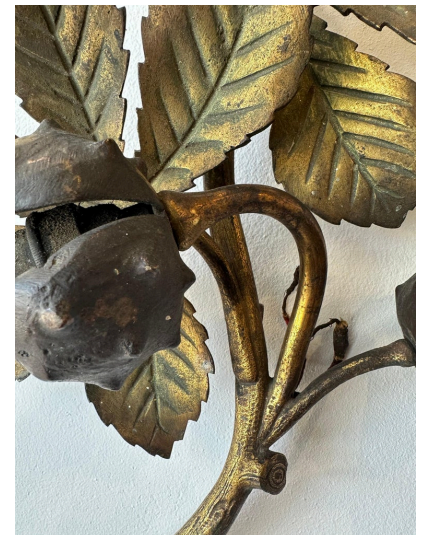

## SCULPTURAL BRONZE CHESTNUT BRANCHES ANTIQUE WALL LIGHT

This extraordinary single floral bronze wall sconce with single bulb and two chestnut shells boast a impressive dark patina to the bronze, truly in the black forest style. Newly wired with gold twisted silk cable. A jewel to add in any decor.

## ADDITIONAL INFORMATION

<b>Date of Manufacture</b>	1940's
<b>Dimensions</b>	Height: 13.5 in Width: 10.5 in
<b>Sold As</b>	Single Item
<b>Materials and Techniques</b>	Bronze
<b>Place of Origin</b>	France
<b>Period</b>	1940 - 1949
<b>Condition</b>	Good - newly rewired. Wear consistent with age and use. Normal wear as shown, beautiful patina and newly wired with on/off switch on cable. SEE detail images.