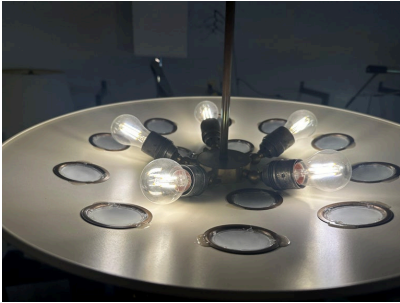

SAUCER STYLE PENDANT LIGHT WITH BRASS TRIMMED & FROSTED GLASS CUT-OUTS

This wonderful scale hanging light/ pendant with original cone design canopy, features multiple frosted glass cut-outs for diffused light, trimmed in brass and a wonderful up-light with FIVE (5) Edison style bulbs for maximum illumination.

SKU: LU832834328262 | **Categories:** [Lighting](#) | **Tags:** [Saucer Style Pendant](#)

GALLERY IMAGES

ADDITIONAL INFORMATION

Date of Manufacture	20th Century
Dimensions	Height: 35 in Diameter: 24 in
Sold As	Single item
Materials and Techniques	Brass, Metal, Opaline Glass
Place of Origin	Italy
Period	20th Century
Condition	Good - Wear consistent with age and use. Normal patina to brass parts, in great working condition.