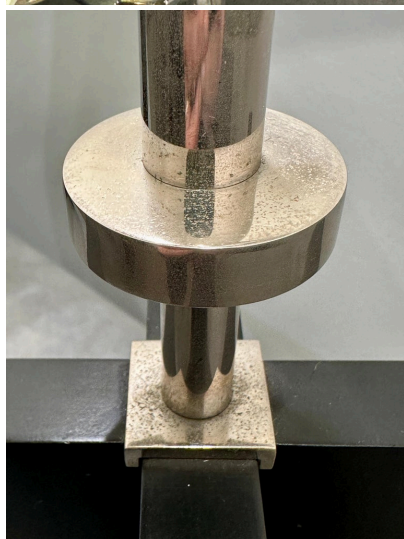

RARE PAIR OF NESSEN "X" SHAPED TABLE LAMPS

Exceptional craftsmanship and attention to detail, these vintage JMF style original design, re-interpreted by NESSEN in the 70's made of ebonized wood and chrome fixture. Candelabra style double sockets up to 60 watts each (120 per lamp). Original electrical and dimmer in fine working condition. Paper shade shown NOT INCLUDED.

SKU: LU832838753242 | **Categories:** [Lighting](#) | **Tags:** [JMF Style](#), [NESSEN](#)

GALLERY IMAGES

ADDITIONAL INFORMATION

Date of Manufacture	1970's
Dimensions	Height: 23 in Width: 8 in Depth: 8 in
Sold As	Set of two
Materials and Techniques	Chrome, Wood, Ebonized
Place of Origin	United States
Period	1970 - 1979

Condition

Good - Wear consistent with age and use. Shows signs of age normal and some spotting to chrome. Great vintage condition as shown.