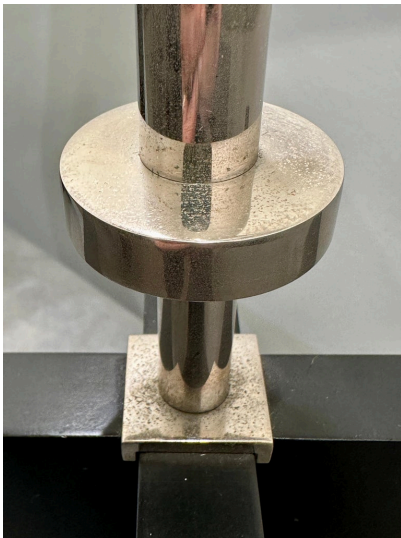

RARE PAIR OF NESSEN "X" SHAPED TABLE LAMPS

Exceptional craftsmanship and attention to detail, these vintage JMF style original design, re-interpreted by NESSEN in the 70's made of ebonized wood and chrome fixture. Candelabra style double sockets up to 60 watts each (120 per lamp). Original electrical and dimmer in fine working condition. Paper shade shown NOT INCLUDED.

SKU: LU832838753242 | **Categories:** [Lighting](#) | **Tags:** [JMF Style](#), [NESSEN](#)

GALLERY IMAGES

ADDITIONAL INFORMATION

Date of Manufacture	1970's
Dimensions	Height: 23 in Width: 8 in Depth: 8 in
Sold As	Set of two
Materials and Techniques	Chrome, Wood, Ebonized
Place of Origin	United States
Period	1970 - 1979

Condition

Good - Wear consistent with age and use. Shows signs of age normal and some spotting to chrome. Great vintage condition as shown.