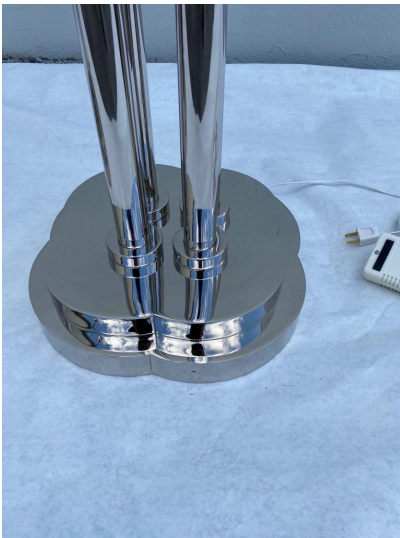

RARE LARGE ART DECO PERIOD POLISHED CHROMED TORCHIERE LAMP - TWO AVAILABLE

Extremely RARE, this large machine era/ Art Deco floor lamp is MARKED "HK" and we have not found the name attributed to this marking. It has been professionally restored with an amazing reflective finish and new plug and dimmer (for US). We have TWO of these beauties available in slightly differing heights but with same overall scale - they work perfectly together as desired. SOLD and priced individually. This is the taller floor lamp at 71 inches tall and 18x18 at the top. The shorter floor lamp (shown in a detail image) is 67.25 inches tall and 18x18 at top. These are VERY heavy and amazingly crafted lamps.

SKU: LU832835093932-1 | **Categories:** [Lighting](#) | **Tags:** [Art Deco](#)

GALLERY IMAGES

ADDITIONAL INFORMATION

Date of Manufacture	1940's
Dimensions	Height: 71 in Width: 18 in Depth: 18 in
Sold As	Single Item
Materials and Techniques	Chrome, Metal
Place of Origin	Europe
Period	1940 - 1949

Condition

Good - Refinished. Rewired: Refinished. Rewired: Polished to mirror finish perfection, newly rewired. 4 standard Edison bulbs. Wear consistent with age and use.