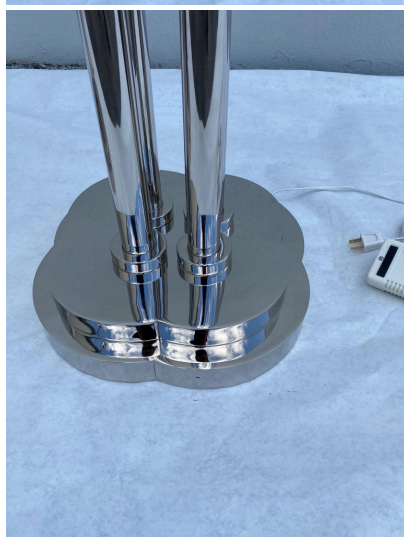

RARE LARGE ART DECO PERIOD POLISHED CHROMED TORCHIERE LAMP - TWO AVAILABLE

Extremely RARE, this large machine era/ Art Deco floor lamp is MARKED "HK" and we have not found the name attributed to this marking. It has been professionally restored with an amazing reflective finish and new plug and dimmer (for US). We have TWO of these beauties available in slightly differing heights but with same overall scale - they work perfectly together as desired. SOLD and priced individually. This is the taller floor lamp at 71 inches tall and 18x18 at the top. The shorter floor lamp (shown in a detail image) is 67.25 inches tall and 18x18 at top. These are VERY heavy and amazingly crafted lamps.

SKU: LU832835093932-1 | **Categories:** [Lighting](#) | **Tags:** [Art Deco](#)

GALLERY IMAGES

ADDITIONAL INFORMATION

Date of Manufacture	1940's
Dimensions	Height: 71 in Width: 18 in Depth: 18 in
Sold As	Single Item
Materials and Techniques	Chrome, Metal
Place of Origin	Europe
Period	1940 - 1949

Condition

Good - Refinished. Rewired: Refinished. Rewired: Polished to mirror finish perfection, newly rewired. 4 standard Edison bulbs. Wear consistent with age and use.