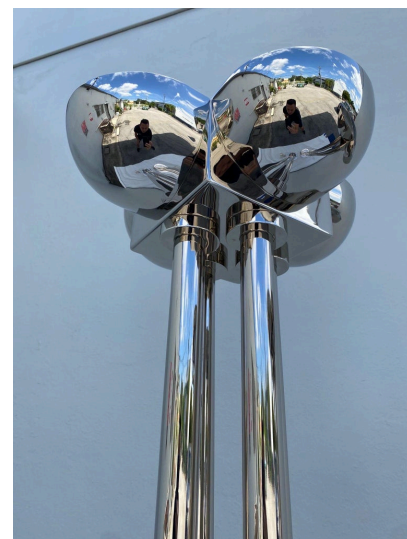

RARE LARGE ART DECO PERIOD POLISHED CHROMED TORCHIERE LAMP - TWO AVAILABLE

Extremely RARE, this large machine era/ Art Deco floor lamp is MARKED "HK" and we have not found the name attributed to this marking. It has been professionally restored with an amazing reflective finish and new plug and dimmer (for US). We have TWO of these beauties available in slightly differing heights but with same overall scale - they work perfectly together as desired. SOLD and priced individually. This is the taller floor lamp at 71 inches tall and 18x18 at the top. The shorter floor lamp (shown in a detail image) is 67.25 inches tall and 18x18 at top. These are VERY heavy and amazingly crafted lamps.

SKU: LU832835093932-1 | **Categories:** [Lighting](#) | **Tags:** [Art Deco](#)

GALLERY IMAGES

ADDITIONAL INFORMATION

Date of Manufacture	1940's
Dimensions	Height: 71 in Width: 18 in Depth: 18 in
Sold As	Single Item
Materials and Techniques	Chrome, Metal
Place of Origin	Europe
Period	1940 - 1949

Condition

Good - Refinished. Rewired: Refinished. Rewired: Polished to mirror finish perfection, newly rewired. 4 standard Edison bulbs. Wear consistent with age and use.