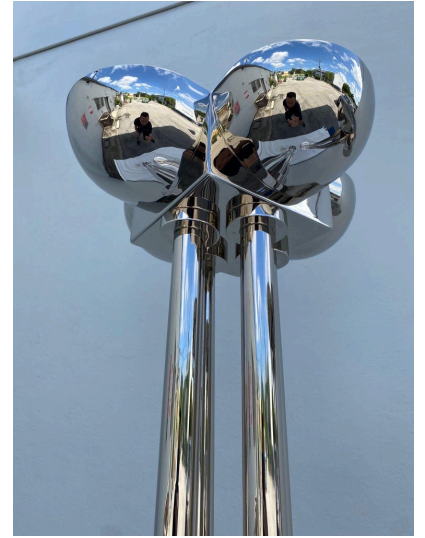

RARE LARGE ART DECO PERIOD POLISHED CHROMED TORCHIERE LAMP - TWO AVAILABLE

Extremely RARE, this large machine era/ Art Deco floor lamp is MARKED "HK" and we have not found the name attributed to this marking. It has been professionally restored with an amazing reflective finish and new plug and dimmer (for US). We have TWO of these beauties available in slightly differing heights but with same overall scale - they work perfectly together as desired. SOLD and priced individually. This is the taller floor lamp at 71 inches tall and 18x18 at the top. The shorter floor lamp (shown in a detail image) is 67.25 inches tall and 18x18 at top. These are VERY heavy and amazingly crafted lamps.

SKU: LU832835093932-1 | **Categories:** [Lighting](#) | **Tags:** [Art Deco](#)

GALLERY IMAGES

ADDITIONAL INFORMATION

Date of Manufacture	1940's
Dimensions	Height: 71 in Width: 18 in Depth: 18 in
Sold As	Single Item
Materials and Techniques	Chrome, Metal
Place of Origin	Europe
Period	1940 - 1949

Condition

Good - Refinished. Rewired: Refinished. Rewired: Polished to mirror finish perfection, newly rewired. 4 standard Edison bulbs. Wear consistent with age and use.