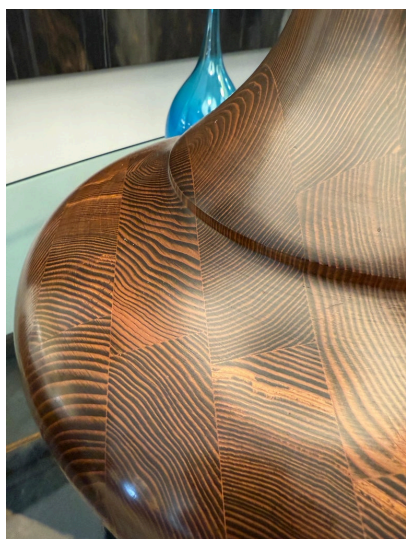

PAIR OF TURNED WOOD OVERSIZED TABLE LAMPS

Amazing wood grain and rich tone turned wood table lamps with brass knob switch, also dimmable. Double cluster sockets. Shades shown NOT included.

SKU: LU832845724402 | **Categories:** [Lighting](#) | **Tags:** [Turned Wood Lamps](#)

GALLERY IMAGES

ADDITIONAL INFORMATION

Date of Manufacture	1960's
Dimensions	Height: 32 in Diameter: 15 in
Sold As	Set of 2
Materials and Techniques	Wood
Place of Origin	United States
Period	1960-1969
Condition	Good - Wear consistent with age and use. Very good rich wood tone, original wiring but in working condition. Shades shown NOT included.