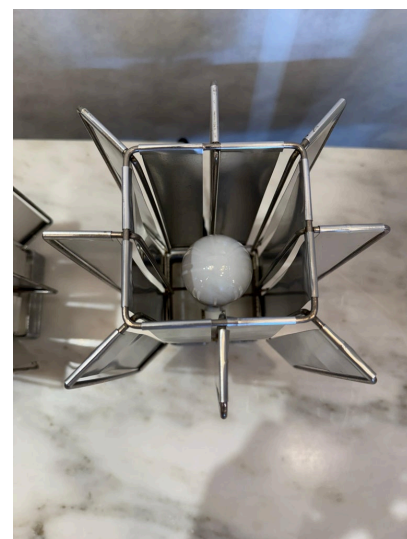

PAIR OF TABLE LAMPS BY MAX SAUZE, FRANCE - 1970'S

Iconic French Industrial style table lamps by design legend Max Sauze. Aluminum sheets & galvanized steel structure.

SKU: LU832842131212 | **Categories:** [Lighting](#) | **Tags:** [French Industrial](#), [Max Sauze Style](#)

GALLERY IMAGES

ADDITIONAL INFORMATION

Date of Manufacture	1970's
Dimensions	Height: 9 in Width: 7 in Depth: 7 in
Sold As	Set of Two
Materials and Techniques	Aluminum, Metal
Place of Origin	France
Period	1970 - 1979
Condition	Good - Rewired: new black silk twisted cable and plug. Wear consistent with age and use. very clean aluminum panels, very nice vintage.