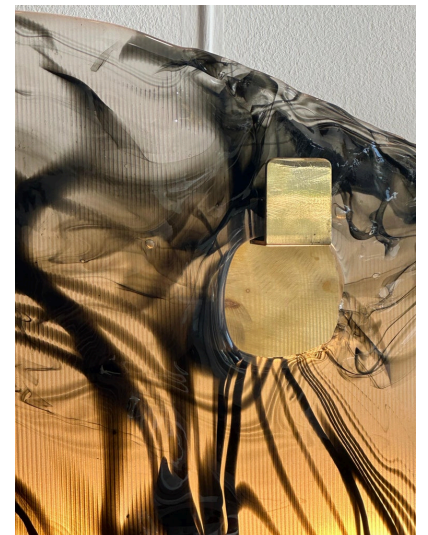

## PAIR OF LARGE MURANO GLASS WALL SCONCES, '2 PAIRS AVAILABLE'

This outstanding pair of heavy glass sconces in a wavy and fluid design, opaque and wavy black inclusions. Hanging from a brass plate with TWO candelabra style sockets. VERY whimsical and sculptural. Large in scale - extremely unique. TWO pairs are available and sold separately.

## ADDITIONAL INFORMATION

<b>Style</b>	Mid-Century Modern (In the Style Of)
<b>Date of Manufacture</b>	2010 -
<b>Dimensions</b>	Height: 21 in Width: 21 in Depth: 6 in
<b>Sold As</b>	Set of 2
<b>Materials and Techniques</b>	Murano Glass, Brass
<b>Place of Origin</b>	Italy
<b>Period</b>	21st Century
<b>Condition</b>	Good - Wear consistent with age and use. NO issues to note.