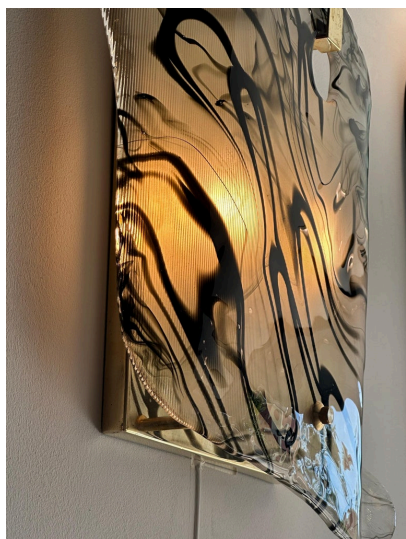

## PAIR OF LARGE MURANO GLASS WALL SCONCES, '2 PAIRS AVAILABLE'

This outstanding pair of heavy glass sconces in a wavy and fluid design, opaque and wavy black inclusions. Hanging from a brass plate with TWO candelabra style sockets. VERY whimsical and sculptural. Large in scale - extremely unique. TWO pairs are available and sold separately.

## ADDITIONAL INFORMATION

<b>Style</b>	Mid-Century Modern (In the Style Of)
<b>Date of Manufacture</b>	2010 -
<b>Dimensions</b>	Height: 21 in Width: 21 in Depth: 6 in
<b>Sold As</b>	Set of 2
<b>Materials and Techniques</b>	Murano Glass, Brass
<b>Place of Origin</b>	Italy
<b>Period</b>	21st Century
<b>Condition</b>	Good - Wear consistent with age and use. NO issues to note.