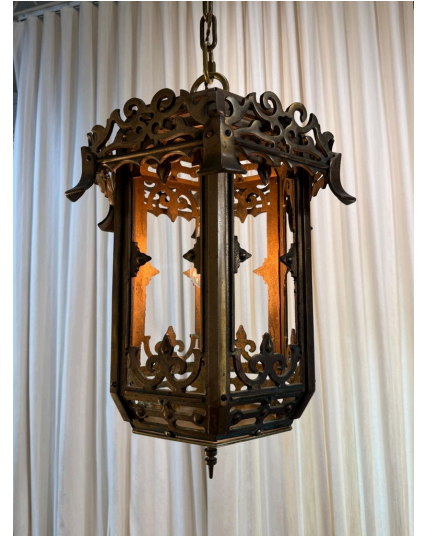

## PAIR OF EXCEPTIONAL EARLY 20TH C. PAGODA LANTERNS IN SOLID BRONZE

These magnificent Japanese style lanterns were salvaged from a San Francisco estate. They have been rewired, canopy and hardware upgraded - all in bronze. This is an open lantern which shows the single bulb. Heavy and important.

NOTE: Length of lantern from canopy to bottom of fixture as shown in listing is 70 inches drop. Lamp alone is 22 inches tall and 17 inches diameter.

**SKU:** LU832843037202 | **Categories:** [Lighting](#) | **Tags:** [Japanese Style](#), [Pagoda Style](#)

## ADDITIONAL INFORMATION

<b>Date of Manufacture</b>	Early 20th Century
<b>Dimensions</b>	Height: 22 in Diameter: 17 in
<b>Sold As</b>	Set of 2
<b>Materials and Techniques</b>	Bronze
<b>Place of Origin</b>	United States
<b>Period</b>	Early 20th Century

**Condition**

Good - Rewired: socket and silk wiring. Replacements made: Canopy, chain and sockets. Wear consistent with age and use. Normal patina to bronze, some touch up paint to interior iron base for restoration.