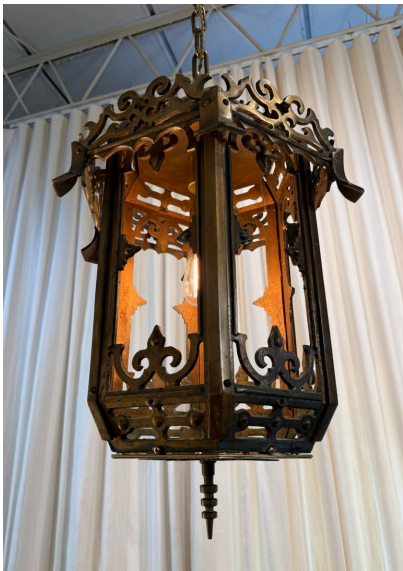

## PAIR OF EXCEPTIONAL EARLY 20TH C. PAGODA LANTERNS IN SOLID BRONZE

These magnificent Japanese style lanterns were salvaged from a San Francisco estate. They have been rewired, canopy and hardware upgraded - all in bronze. This is an open lantern which shows the single bulb. Heavy and important.

NOTE: Length of lantern from canopy to bottom of fixture as shown in listing is 70 inches drop. Lamp alone is 22 inches tall and 17 inches diameter.

**SKU:** LU832843037202 | **Categories:** [Lighting](#) | **Tags:** [Japanese Style](#), [Pagoda Style](#)

## ADDITIONAL INFORMATION

<b>Date of Manufacture</b>	Early 20th Century
<b>Dimensions</b>	Height: 22 in Diameter: 17 in
<b>Sold As</b>	Set of 2
<b>Materials and Techniques</b>	Bronze
<b>Place of Origin</b>	United States
<b>Period</b>	Early 20th Century

**Condition**

Good - Rewired: socket and silk wiring. Replacements made: Canopy, chain and sockets. Wear consistent with age and use. Normal patina to bronze, some touch up paint to interior iron base for restoration.