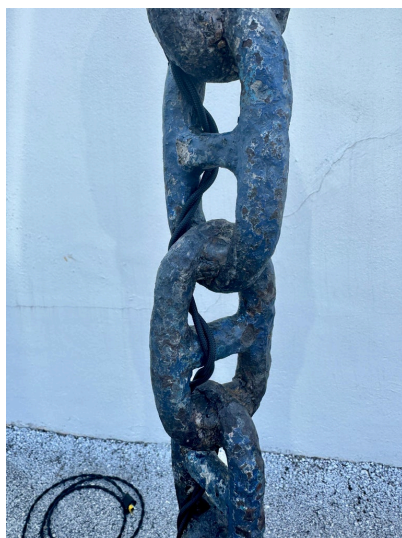

PAIR OF ANTIQUE CHAIN LINK FLOOR LAMPS

This amazing PAIR of tall antique chain link floor lamps will include the shades shown. FULLY rewired with silk twist cable and step switch and plug. The antique chain retains some of its original blue which is visible in light versus the brutal iron nature of these stunning floor lamps.

SKU: LU832834270722 | **Categories:** [Lighting](#) | **Tags:** [Antique Chain](#)

GALLERY IMAGES

ADDITIONAL INFORMATION

Date of Manufacture	20th Century
Dimensions	Height: 74 in Diameter: 22 in
Sold As	Set of 2
Materials and Techniques	Iron
Place of Origin	United States
Period	20th Century
Condition	Good - Rewired: twisted silk cable, plug, switch. Wear consistent with age and use. Normal wear to the antique chain BUT very solid and NEW shades included.