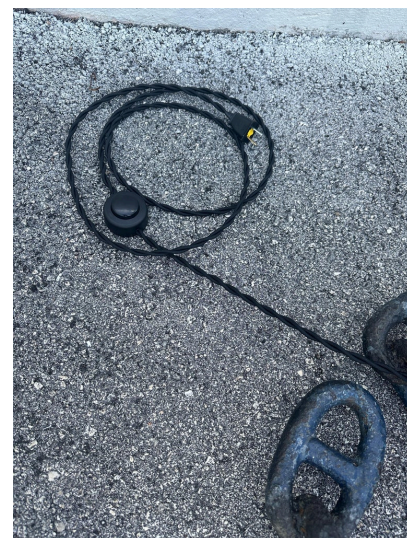

PAIR OF ANTIQUE CHAIN LINK FLOOR LAMPS

This amazing PAIR of tall antique chain link floor lamps will include the shades shown. FULLY rewired with silk twist cable and step switch and plug. The antique chain retains some of its original blue which is visible in light versus the brutal iron nature of these stunning floor lamps.

SKU: LU832834270722 | **Categories:** [Lighting](#) | **Tags:** [Antique Chain](#)

GALLERY IMAGES

ADDITIONAL INFORMATION

Date of Manufacture	20th Century
Dimensions	Height: 74 in Diameter: 22 in
Sold As	Set of 2
Materials and Techniques	Iron
Place of Origin	United States
Period	20th Century
Condition	Good - Rewired: twisted silk cable, plug, switch. Wear consistent with age and use. Normal wear to the antique chain BUT very solid and NEW shades included.