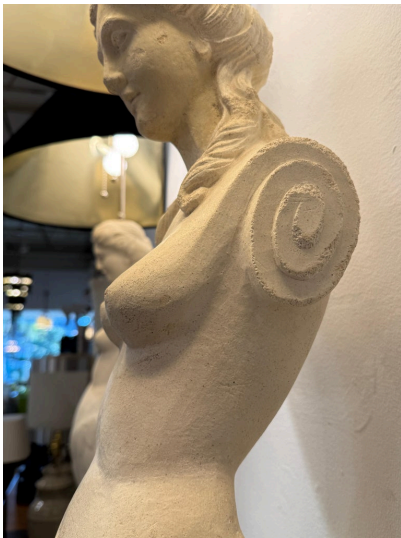

MONUMENTAL MERMAID/ SIRENS WALL MOUNTED LIGHTS - 3 AVAILABLE, FRANCE

This is a monumental Art Deco style French white carved cement mermaid or siren wall lights. Each has the original black velvet semi-circular shade with gold foil interiors. Double cluster socket and pulls in chrome as well as the chrome wall plate. Can be purchased individually, check with us whether the other 2 are still available. TOTAL of THREE (3) on offer. Strikingly beautiful.

Each mermaid sculpture has some chips (SEE detail images) such as the nose or the chin.
Please request any additional pics for close-ups of each.

SKU: LU832848117382 | **Categories:** [Lighting](#) | **Tags:** [Maison Charles et Fils](#)

GALLERY IMAGES

PRODUCT DESCRIPTION

This is a monumental Art Deco style French white carved cement mermaid or siren wall lights. Each has the original black velvet semi-circular shade with gold foil interiors. Double cluster socket and pulls in chrome as well as the chrome wall plate. Can be purchased individually, check with us whether the other 2 are still available. TOTAL of THREE (3) on offer. Strikingly beautiful.

Each mermaid sculpture has some chips (SEE detail images) such as the nose or the chin. Please request any additional pics for close-ups of each.

ADDITIONAL INFORMATION

Date of Manufacture	1950's
Dimensions	Height: 41.5 in (105.41 cm) Width: 24 in (60.96 cm) Depth: 18 in (45.72 cm)
Sold As	Single Item
Materials and Techniques	carved cement, chrome,
Place of Origin	France
Period	1950's
Condition	Good -Wear consistent with age and use. Minor losses. Each mermaid sculpture has some chips (SEE detail images) such as the nose or the chin. Please request any additional pics for close-ups of each. These are the original shades and they shows signs of age and use.