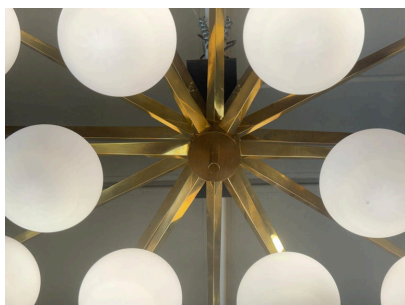

MONUMENTAL 18-LIGHT BRASS STARBURST LIGHT FIXTURE W/ FROSTED DIFFUSERS

This is one of the largest fixtures of this style and design that we have ever seen. Just over 5 feet in diameter, this monumental 18-Light flush mount light fixture offers stunning light and effect.

SKU: LU832849916612 | **Categories:** [Lighting](#) | **Tags:** [Italian Mid-Century](#)

GALLERY IMAGES

ADDITIONAL INFORMATION

Date of Manufacture	Late 20th C.
Dimensions	Height: 14 in Diameter: 61 inches
Sold As	Single item
Materials and Techniques	brass, glass
Place of Origin	Italy
Period	Late 20th C.
Condition	Good - Wear consistent with age and use. normal patina to unlacquered brass structure. All glass diffusers are without issues.