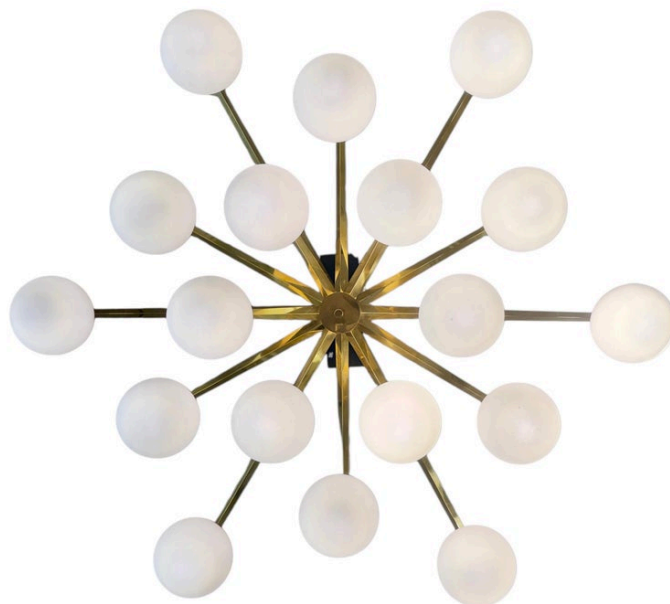

MONUMENTAL 18-LIGHT BRASS STARBURST LIGHT FIXTURE W/ FROSTED DIFFUSERS

This is one of the largest fixtures of this style and design that we have ever seen. Just over 5 feet in diameter, this monumental 18-Light flush mount light fixture offers stunning light and effect.

SKU: LU832849916612 | **Categories:** [Lighting](#) | **Tags:** [Italian Mid-Century](#)

GALLERY IMAGES

ADDITIONAL INFORMATION

Date of Manufacture	Late 20th C.
Dimensions	Height: 14 in Diameter: 61 inches
Sold As	Single item
Materials and Techniques	brass, glass
Place of Origin	Italy
Period	Late 20th C.
Condition	Good - Wear consistent with age and use. normal patina to unlacquered brass structure. All glass diffusers are without issues.