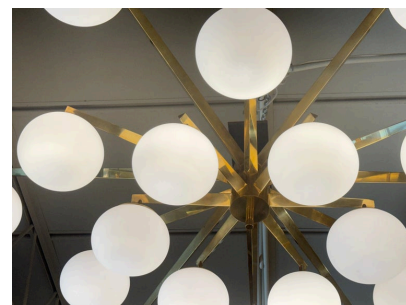

MONUMENTAL 18-LIGHT BRASS STARBURST LIGHT FIXTURE W/ FROSTED DIFFUSERS

This is one of the largest fixtures of this style and design that we have ever seen. Just over 5 feet in diameter, this monumental 18-Light flush mount light fixture offers stunning light and effect.

SKU: LU832849916612 | **Categories:** [Lighting](#) | **Tags:** [Italian Mid-Century](#)

GALLERY IMAGES

ADDITIONAL INFORMATION

Date of Manufacture	Late 20th C.
Dimensions	Height: 14 in Diameter: 61 inches
Sold As	Single item
Materials and Techniques	brass, glass
Place of Origin	Italy
Period	Late 20th C.
Condition	Good - Wear consistent with age and use. normal patina to unlacquered brass structure. All glass diffusers are without issues.