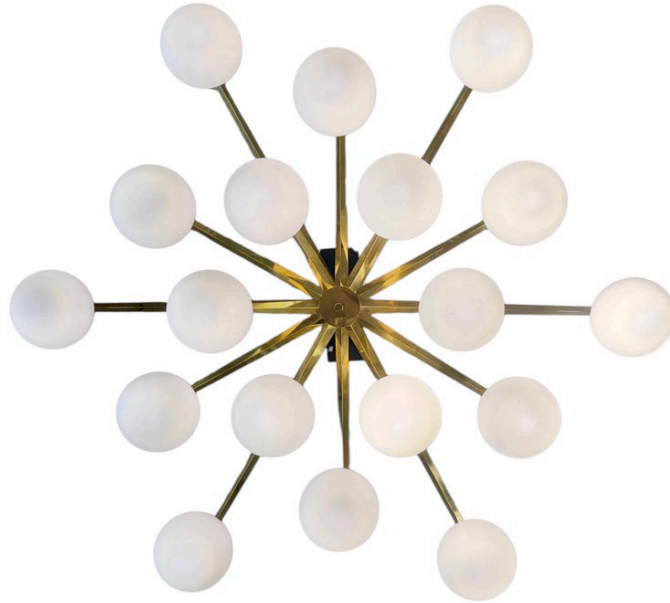

MONUMENTAL 18-LIGHT BRASS STARBURST LIGHT FIXTURE W/ FROSTED DIFFUSERS

This is one of the largest fixtures of this style and design that we have ever seen. Just over 5 feet in diameter, this monumental 18-Light flush mount light fixture offers stunning light and effect.

SKU: LU832849916612 | **Categories:** [Lighting](#) | **Tags:** [Italian Mid-Century](#)

GALLERY IMAGES

ADDITIONAL INFORMATION

Date of Manufacture	Late 20th C.
Dimensions	Height: 14 in Diameter: 61 inches
Sold As	Single item
Materials and Techniques	brass, glass
Place of Origin	Italy
Period	Late 20th C.
Condition	Good - Wear consistent with age and use. normal patina to unlacquered brass structure. All glass diffusers are without issues.