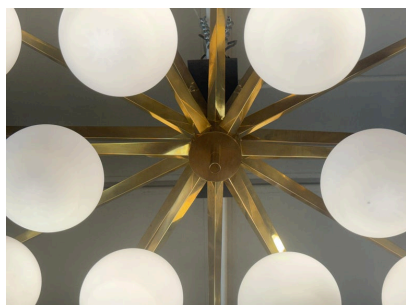

MONUMENTAL 18-LIGHT BRASS STARBURST LIGHT FIXTURE W/ FROSTED DIFFUSERS

This is one of the largest fixtures of this style and design that we have ever seen. Just over 5 feet in diameter, this monumental 18-Light flush mount light fixture offers stunning light and effect.

SKU: LU832849916612 | **Categories:** [Lighting](#) | **Tags:** [Italian Mid-Century](#)

GALLERY IMAGES

ADDITIONAL INFORMATION

Date of Manufacture	Late 20th C.
Dimensions	Height: 14 in Diameter: 61 inches
Sold As	Single item
Materials and Techniques	brass, glass
Place of Origin	Italy
Period	Late 20th C.
Condition	Good - Wear consistent with age and use. normal patina to unlacquered brass structure. All glass diffusers are without issues.