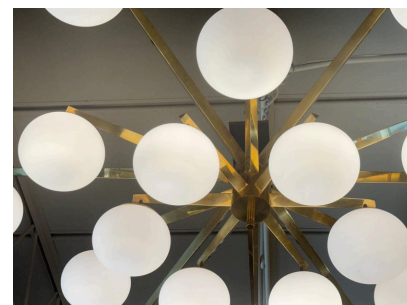

MONUMENTAL 18-LIGHT BRASS STARBURST LIGHT FIXTURE W/ FROSTED DIFFUSERS

This is one of the largest fixtures of this style and design that we have ever seen. Just over 5 feet in diameter, this monumental 18-Light flush mount light fixture offers stunning light and effect.

SKU: LU832849916612 | **Categories:** [Lighting](#) | **Tags:** [Italian Mid-Century](#)

GALLERY IMAGES

ADDITIONAL INFORMATION

Date of Manufacture	Late 20th C.
Dimensions	Height: 14 in Diameter: 61 inches
Sold As	Single item
Materials and Techniques	brass, glass
Place of Origin	Italy
Period	Late 20th C.
Condition	Good - Wear consistent with age and use. normal patina to unlacquered brass structure. All glass diffusers are without issues.