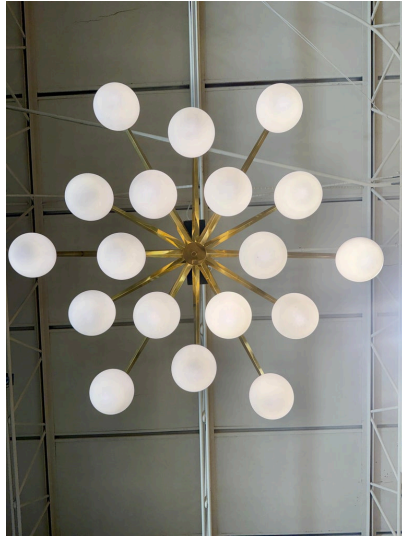

MONUMENTAL 18-LIGHT BRASS STARBURST LIGHT FIXTURE W/ FROSTED DIFFUSERS

This is one of the largest fixtures of this style and design that we have ever seen. Just over 5 feet in diameter, this monumental 18-Light flush mount light fixture offers stunning light and effect.

SKU: LU832849916612 | **Categories:** [Lighting](#) | **Tags:** [Italian Mid-Century](#)

GALLERY IMAGES

ADDITIONAL INFORMATION

Date of Manufacture	Late 20th C.
Dimensions	Height: 14 in Diameter: 61 inches
Sold As	Single item
Materials and Techniques	brass, glass
Place of Origin	Italy
Period	Late 20th C.
Condition	Good - Wear consistent with age and use. normal patina to unlacquered brass structure. All glass diffusers are without issues.