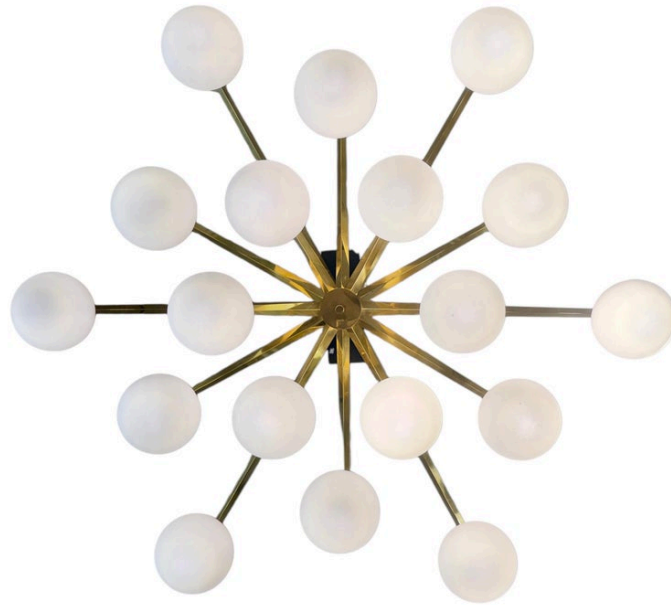

MONUMENTAL 18-LIGHT BRASS STARBURST LIGHT FIXTURE W/ FROSTED DIFFUSERS

This is one of the largest fixtures of this style and design that we have ever seen. Just over 5 feet in diameter, this monumental 18-Light flush mount light fixture offers stunning light and effect.

SKU: LU832849916612 | **Categories:** [Lighting](#) | **Tags:** [Italian Mid-Century](#)

GALLERY IMAGES

ADDITIONAL INFORMATION

Date of Manufacture	Late 20th C.
Dimensions	Height: 14 in Diameter: 61 inches
Sold As	Single item
Materials and Techniques	brass, glass
Place of Origin	Italy
Period	Late 20th C.
Condition	Good - Wear consistent with age and use. normal patina to unlacquered brass structure. All glass diffusers are without issues.