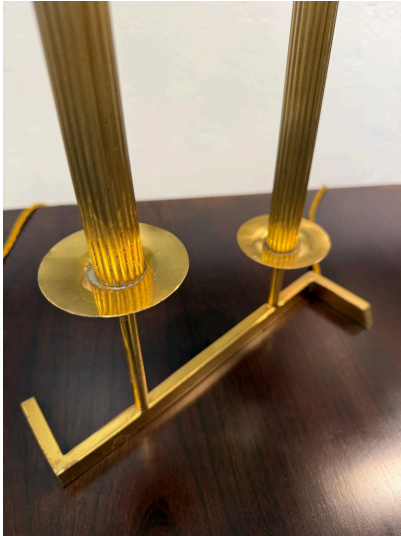

MODERN FRENCH BRASS TWO-STEM CANDELABRA STYLE TABLE LAMPS

This pair of whimsically elegant brass double-light candelabra style table lamps with original vintage silk clad shades (included). ALL vintage but they have been rewired with new twisted silk cable and switch, plug.

SKU: LU832843956692 | **Categories:** [Lighting](#) | **Tags:** [candelabra style lamps](#)

GALLERY IMAGES

305.851.1347 | info@GustavoOlivieri.com

ADDITIONAL INFORMATION

Date of Manufacture	1960's
Dimensions	Height: 18 in Width: 9.5 in Depth: 3.5 in
Sold As	Set of 2
Materials and Techniques	Brass
Place of Origin	France
Period	1960 - 1969
Condition	Good - Rewired: new twisted silk cable, switch and plug. Wear consistent with age and use. Brass has usual age and patina for its years of enjoyment. Shades are included, however, they are vintage silk and have some condition issues (SEE detail images).