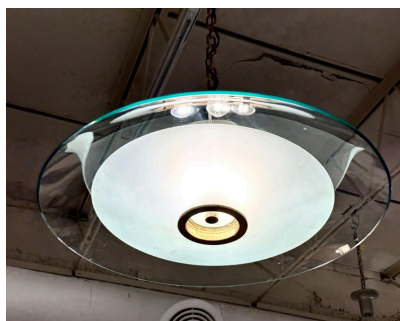

MAX INGRAND FOR FONTANA ARTE RARE DOMED FLUSH MOUNT CEILING LIGHT

This large 35 inch diameter glass ceiling mounted chandelier # 1508 by Max Ingrand for Fontana Arte is very RARE and ALL original vintage. Wonderful patina to brass ring diffuser - lower bowl is frosted and the top dome is clear glass in the distinctive green tone of Fontana Arte. This piece is attributed to the above named designers/ makers. No label or marking found. It is original from the era.

SKU: LU832833829422 | **Categories:** [Lighting](#) | **Tags:** [Fontana Arte](#), [Murano](#)

GALLERY IMAGES

ADDITIONAL INFORMATION

Style	Mid-Century (Of the Period)
Date of Manufacture	1955
Dimensions	Height: 7 in Diameter: 35 in
Sold As	Single Item
Materials and Techniques	Brass, Murano Glass
Place of Origin	Italy
Period	1950 - 1959
Condition	Good - Wear consistent with age and use. NO visible chips or issues. Normal age and patina to brass, also original wiring and in working condition.