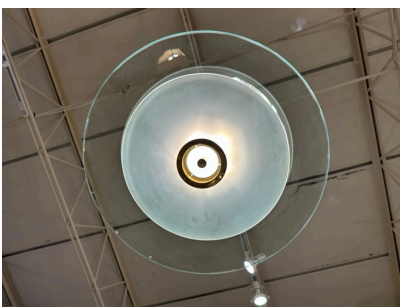

MAX INGRAND FOR FONTANA ARTE RARE DOMED FLUSH MOUNT CEILING LIGHT

This large 35 inch diameter glass ceiling mounted chandelier # 1508 by Max Ingrand for Fontana Arte is very RARE and ALL original vintage. Wonderful patina to brass ring diffuser - lower bowl is frosted and the top dome is clear glass in the distinctive green tone of Fontana Arte. This piece is attributed to the above named designers/ makers. No label or marking found. It is original from the era.

SKU: LU832833829422 | **Categories:** [Lighting](#) | **Tags:** [Fontana Arte](#), [Murano](#)

GALLERY IMAGES

ADDITIONAL INFORMATION

Style	Mid-Century (Of the Period)
Date of Manufacture	1955
Dimensions	Height: 7 in Diameter: 35 in
Sold As	Single Item
Materials and Techniques	Brass, Murano Glass
Place of Origin	Italy
Period	1950 - 1959
Condition	Good - Wear consistent with age and use. NO visible chips or issues. Normal age and patina to brass, also original wiring and in working condition.