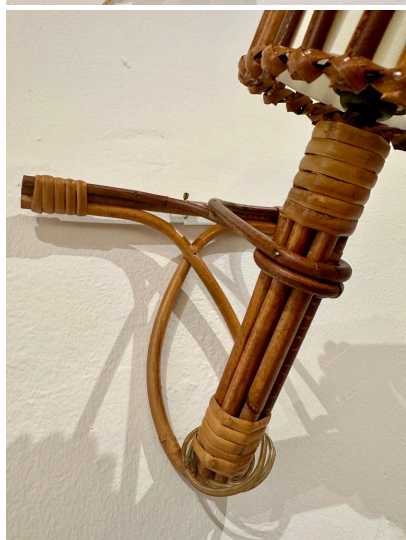

LOUIS SOGNOT ORIGINAL 1950'S FRENCH RATTAN WALL SCONCES, PAIR

These wall sconces made of several bamboo stalks and rattan are assembled vertically by links in bamboo thread. Shade has NEW parchment paper and structure is all vintage and authentic Sognot wall lights. One bulb per wall lamp. These sockets are original European which take a special B-22 bulb which will be included with your order.

THIS ITEM IS LOCATED AND WILL SHIP FROM OUR MIAMI, FLORIDA SHOWROOM.

SKU: LU832839629542 | **Categories:** [Lighting](#) | **Tags:** [Louis Sognot](#)

GALLERY IMAGES

ADDITIONAL INFORMATION

Date of Manufacture

1950's

Dimensions

Height: 13 in

Width: 9 in

Depth: 7 in

Sold As

Set of 2

Materials and Techniques

Bamboo, Parchment Paper, Rattan

Place of Origin

France

Period

1950 - 1959

Condition

Good - Rewired: new parchment shades and rewired. Wear consistent with age and use. The bamboo has natural give - one of the lights leans slightly more forward than the other. It is a very subtle difference BUT please see video and detail images for clarity. Parchment paper diffusers have been replaced.