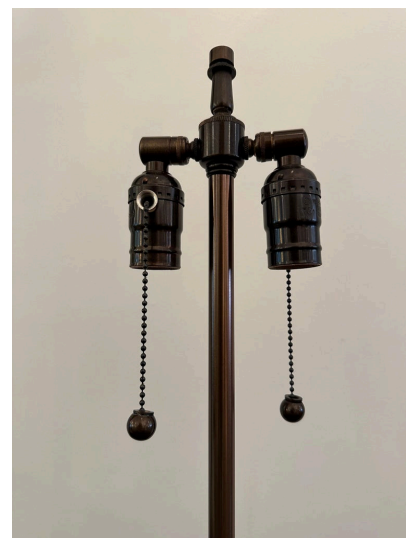

KELBY MID-CENTURY CERAMIC TABLE LAMP, SIGNED

Intricate modern engraved design throughout on a matte brown oval body. Shade shown is for photography purposes and NOT included. Newly rewired with double cluster fitting, silk cable and plug.

SKU: LU832841570402 | **Categories:** [Lighting](#) | **Tags:** [Kelby](#)

GALLERY IMAGES

305.851.1347 | info@GustavoOlivieri.com

ADDITIONAL INFORMATION

Date of Manufacture	1950's
Dimensions	Height: 32.75 in Width: 7.25 in Depth: 4.5 in
Sold As	Single Item
Materials and Techniques	Ceramic
Place of Origin	United States
Period	1950 - 1959
Condition	Good - Rewired: Newly rewired with double cluster fitting, silk cable and plug. Wear consistent with age and use. The black ceramic has variations in tone - SEE all detail images.