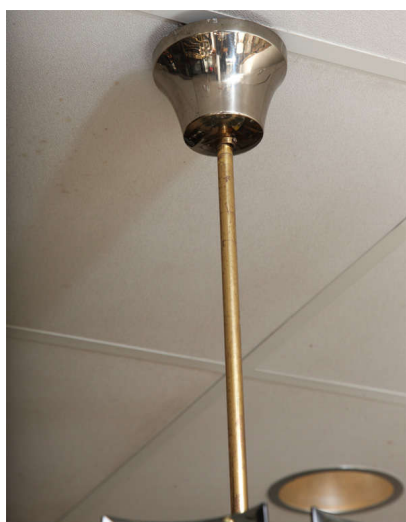

ITALIAN MID-CENTURY 24-LIGHTS CURVED SMOKED GLASS CHANDELIER

Chandelier with brass frame. Contains 24-lights, arms in brass and metal. The curved diffusers are in smoked grey glass. In the style of Fontana Arte.
Original canopy, recently re-wired.

SKU: 11122781022229 | **Categories:** [Lighting](#) | **Tags:** [Fontana Arte \(Style of\)](#)

GALLERY IMAGES

ADDITIONAL INFORMATION

Style	Mid-Century (Of the Period)
Date of Manufacture	1950's
Dimensions	Height: 37 in (Diameter: 26.5 in
Sold As	Single Item
Materials and Techniques	Brass, Glass
Place of Origin	Italy
Period	1950 - 1959

Condition

Good - Rewired. Wear consistent with age and use. Excellent vintage - All curved glass is perfect, some patina to brass arms and sockets.