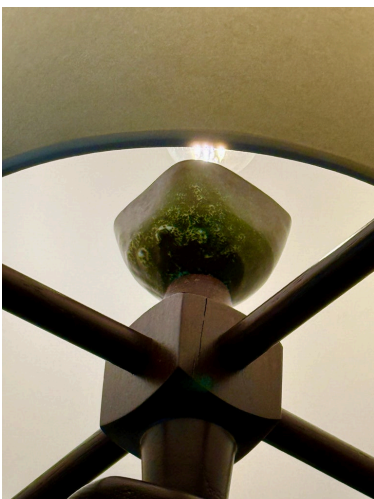

GUILLERME ET CHAMBRON CEILING MOUNTED LANTERN STYLE LIGHT FIXTURES SET

The classic beauty of French mid-century design by Guillemme et Chambron. There is a green ceramic cup holder and dark stained oak wood body. These are ceiling mounted lights with NEWLY rewired and custom made paper shades. Price is per Set.

SKU: LU832845943852 | **Categories:** [Lighting](#) | **Tags:** [Guillemme et Chambron](#)

GALLERY IMAGES

305.851.1347 | info@GustavoOlivieri.com

ADDITIONAL INFORMATION

Date of Manufacture	1960's
Dimensions	Height: 21 in Width: 12 in Depth: 15 in
Sold As	Set of 2
Materials and Techniques	Wood, Ceramic
Place of Origin	France
Period	1960-1969
Condition	Good - Rewired: newly rewired. Replacements made: new paper shades. Wear consistent with age and use. Wood has been refreshed and cleaned up to its original beauty.