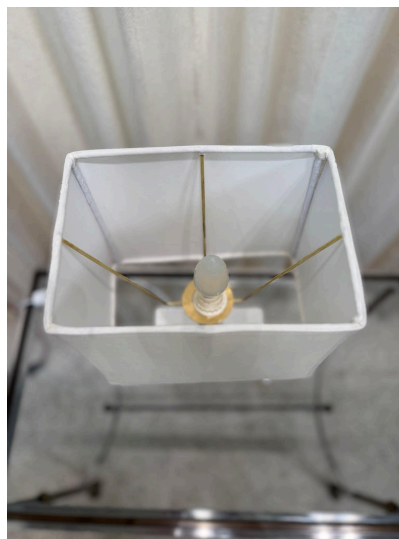

GIACOMETTI INSPIRED PLASTER OVER METAL TRIBAL TABLE LAMP

A beautiful textured French plaster over metal table lamp with tribal design base and NEW custom paper shade, new silk wiring.

SKU: LU832842716052 | **Categories:** [Lighting](#) | **Tags:** [Giacometti Style](#)

GALLERY IMAGES

ADDITIONAL INFORMATION

Date of Manufacture	1960's
Dimensions	Height: 17.5 in Width: 9 in Depth: 6 in
Sold As	Single Item
Materials and Techniques	Plaster, Metal
Place of Origin	France
Period	1960 - 1969
Condition	Good - Rewired: new twisted white silk cable and plug, new custom made shade is included. Wear consistent with age and use. Some normal texture variances on plaster as normal. NEW custom shade included, new wiring.