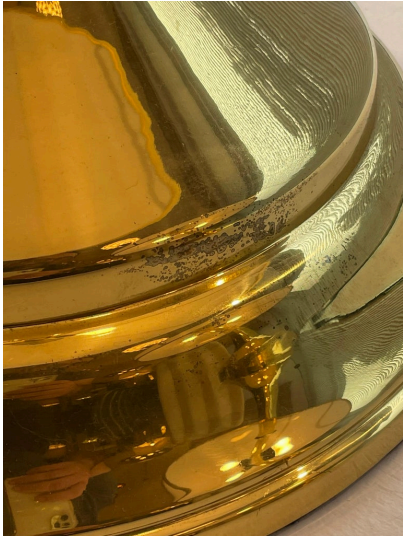

## GABRIELLA CRESPI FUNGO TABLE LAMPS, DOUBLE SIGNATURES ON PAIR

These are the largest Fungo lamps by Gabriella Crespi in brass base with white acrylic domed shades. They are double signed at the base and on the top of the lamp shade cap.

## ADDITIONAL INFORMATION

<b>Style</b>	Mid-Century Modern (Of the Period)
<b>Date of Manufacture</b>	1970's
<b>Dimensions</b>	Height: 38" Diameter: 27"
<b>Sold As</b>	Set of 2
<b>Materials and Techniques</b>	Brass, Acrylic
<b>Place of Origin</b>	Italy
<b>Period</b>	1970's
<b>Condition</b>	Good - Wear consistent with age and use. ALL original and in wonderful condition with double cluster sockets, toe switch and acrylic is clean with some minor scuffs from use. Brass is still very clean and shiny.