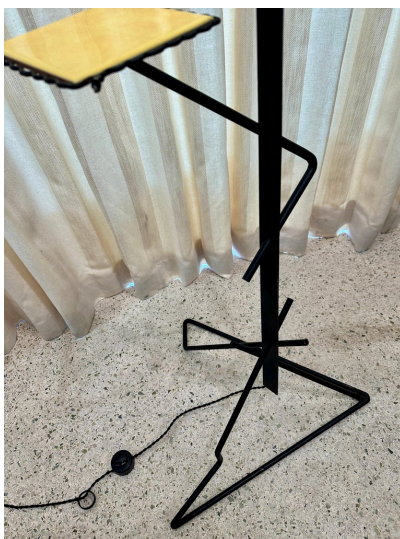

FRENCH MODERNIST ARTICULATING FLOOR LAMP, CIRCA 1960'S

This is such a COOL modernist designed floor lamp with bent metal frame in a very geometric style, which leads to a practical petite table for tea cup or a book. The articulating arm and shade are adjustable for perfect illumination in your space. FRENCH mid-century design at its BEST!

NOTE: table height is 32 inches from ground.

SKU: LU832839538762 | **Categories:** [Lighting](#) | **Tags:** [Stilnovo](#)

GALLERY IMAGES

ADDITIONAL INFORMATION

Style	Mid-Century Modern (Of the Period)
Date of Manufacture	1960's
Dimensions	Height: 72 in (182.88 cm) Width: 20.5 in (52.07 cm) Depth: 20.5 in (52.07 cm)
Sold As	Individual item
Materials and Techniques	Painted Metal, iron
Place of Origin	France
Period	1960 - 1969

Condition

Good - Rewired: NEW silk cable and press plug. Wear consistent with age and use. Normal wear and scuffs to yellow shade/diffuser. The yellow tile is fine but shows a miniscule line that appears like a crack in the glaze. SEE all detail images and video for best clarification.