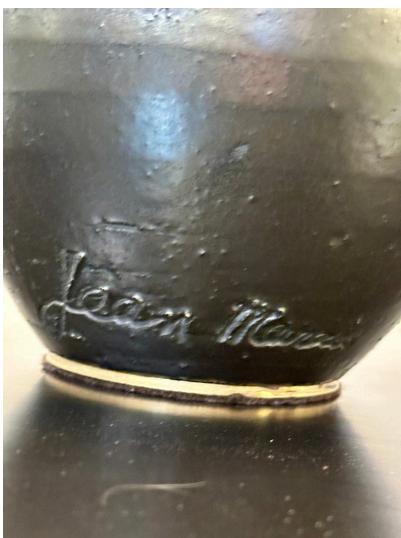

FRENCH BLACK CERAMIC LAMP BY JEAN MARAIS SIGNED

Wonderful chic and simple design by Jean Marais, France 1960's in black ceramic with elongated neck and bulb base, trimmed with brass at bottom. Rewired with NEW silk twisted cable.

NOTE: Ceramic Base only 12 inches tall

SKU: LU832838753942 | **Categories:** [Lighting](#) | **Tags:** [Jean Marais](#)

GALLERY IMAGES

305.851.1347 | info@GustavoOlivieri.com

ADDITIONAL INFORMATION

Date of Manufacture	1960's
Dimensions	Height: 17 in Diameter: 6 in
Sold As	Single item
Materials and Techniques	Ceramic
Place of Origin	France
Period	1960 - 1969
Condition	Good - Rewired: shade shown is included. Wear consistent with age and use.