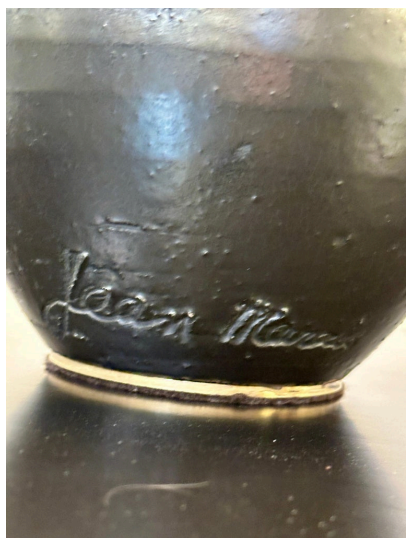

FRENCH BLACK CERAMIC LAMP BY JEAN MARAIS SIGNED

Wonderful chic and simple design by Jean Marais, France 1960's in black ceramic with elongated neck and bulb base, trimmed with brass at bottom. Rewired with NEW silk twisted cable.

NOTE: Ceramic Base only 12 inches tall

SKU: LU832838753942 | **Categories:** [Lighting](#) | **Tags:** [Jean Marais](#)

GALLERY IMAGES

ADDITIONAL INFORMATION

Date of Manufacture	1960's
Dimensions	Height: 17 in Diameter: 6 in
Sold As	Single item
Materials and Techniques	Ceramic
Place of Origin	France
Period	1960 - 1969
Condition	Good - Rewired: shade shown is included. Wear consistent with age and use.