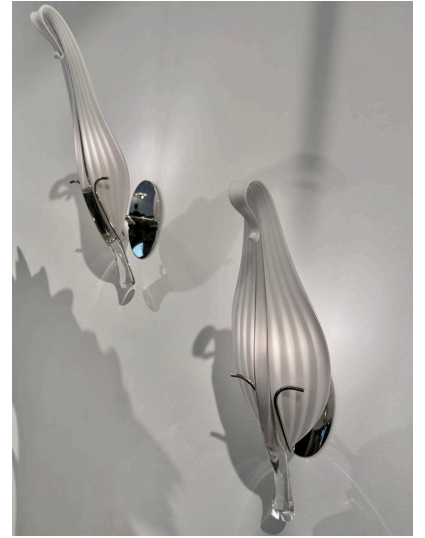

FRANCO LUCE FOR VENINI MURANO CALLA LILY WALL SCONCES

These classic Venini wall lights by Franco Luce are sleek and elegant white Murano in the style of a Calla Lily. Mounted on a lovely oval chrome wall mount, the single bulb illuminates the sconces perfectly.

SKU: LU832846655922 | **Categories:** [Lighting](#) | **Tags:** [Murano Glass](#), [Venini](#)

GALLERY IMAGES

ADDITIONAL INFORMATION

Date of Manufacture	1960's
Dimensions	Height: 22 in Width: 6.25 in Depth: 13 in
Sold As	Set of 2
Materials and Techniques	Chrome, Murano Glass
Place of Origin	Italy
Period	1960 - 1969

Condition

Good - Rewired: rewired for US. Wear consistent with age and use. no chips or issues to glass, chrome is clean.