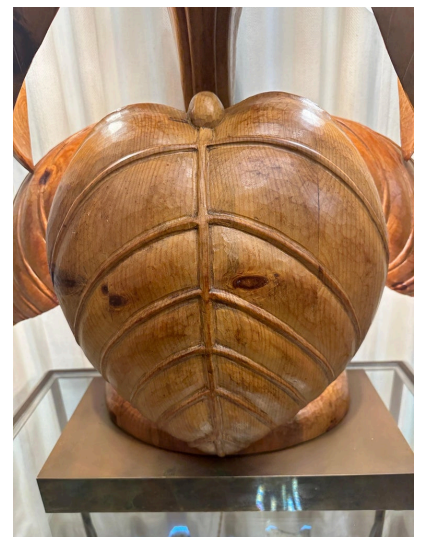

## EXTRAORDINARY RHUBARB LEAF SCULPTURE LAMP BY BARTOLOZZI & MAIOLI

This oversized multi-tiered Rhubarb leaf sculptural lamp by famed woodworkers in Florence, Italy, Bartolozzi & Maioli. It is hand carved out of knotty pine on brass base with new silk wiring.

## ADDITIONAL INFORMATION

<b>Date of Manufacture</b>	1960's
<b>Dimensions</b>	Height: 36.5 in Width: 28.5 in
<b>Sold As</b>	Single Item
<b>Materials and Techniques</b>	Brass, Wood
<b>Place of Origin</b>	Italy
<b>Period</b>	1960 - 1969
<b>Condition</b>	Good - Wear consistent with age and use. Patina on brass base and normal natural wood knots and such to wood. Rewired for US with new silk cable and plug.