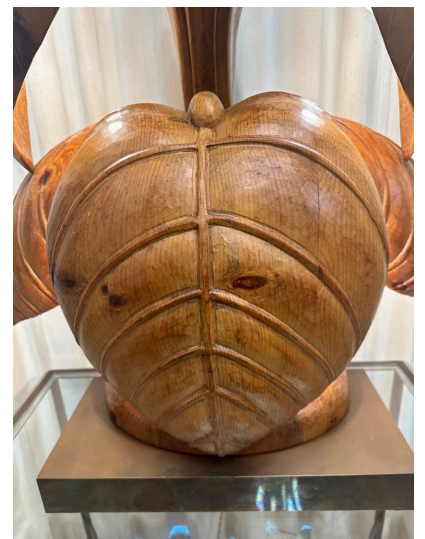

EXTRAORDINARY RHUBARB LEAF SCULPTURE LAMP BY BARTOLOZZI & MAIOLI

This oversized multi-tiered Rhubarb leaf sculptural lamp by famed woodworkers in Florence, Italy, Bartolozzi & Maioli. It is hand carved out of knotty pine on brass base with new silk wiring.

SKU: LU832837050592 | **Categories:** [Lighting](#) | **Tags:** [Bartolozzi & Maioli](#)

GALLERY IMAGES

ADDITIONAL INFORMATION

Date of Manufacture	1960's
Dimensions	Height: 36.5 in Width: 28.5 in
Sold As	Single Item
Materials and Techniques	Brass, Wood
Place of Origin	Italy
Period	1960 - 1969
Condition	Good - Wear consistent with age and use. Patina on brass base and normal natural wood knots and such to wood. Rewired for US with new silk cable and plug.