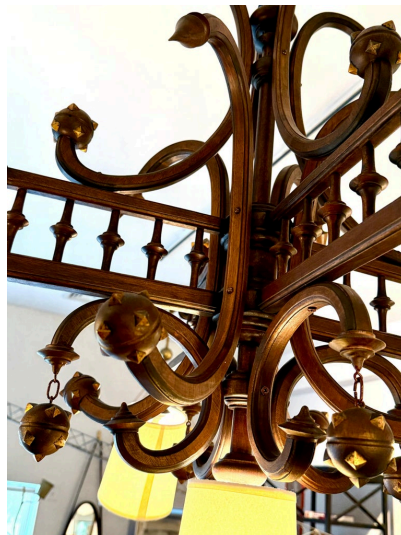

DUTCH LATE 19TH C. CARVED WOOD CHANDELIER, 5 LIGHTS

Beautifully carved and boasts tons of details, this 5 light chandelier with custom paper shades resembles the works of the black forest style. Made in Netherlands, late 19th C., this has been rewired and restored to its original beauty. READY to install.

SKU: LU832846656202 | **Categories:** [Lighting](#) | **Tags:** [Black Forest Style](#)

GALLERY IMAGES

ADDITIONAL INFORMATION

Date of Manufacture	Late 19th Century
Dimensions	Height: 37 in Width: 41.5 in Depth: 41.5 in
Sold As	Single Item
Materials and Techniques	Paper, Wood
Place of Origin	Netherlands
Period	Late 19th Century
Condition	Good – Refinished. Rewired. Wear consistent with age and use. Overall great and ready to install, paper shades have minimal signs of wear. SEE ALL pics and video provided.