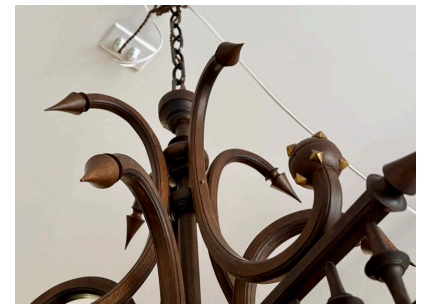

DUTCH LATE 19TH C. CARVED WOOD CHANDELIER, 5 LIGHTS

Beautifully carved and boasts tons of details, this 5 light chandelier with custom paper shades resembles the works of the black forest style. Made in Netherlands, late 19th C., this has been rewired and restored to its original beauty. READY to install.

SKU: LU832846656202 | **Categories:** [Lighting](#) | **Tags:** [Black Forest Style](#)

GALLERY IMAGES

ADDITIONAL INFORMATION

Date of Manufacture	Late 19th Century
Dimensions	Height: 37 in Width: 41.5 in Depth: 41.5 in
Sold As	Single Item
Materials and Techniques	Paper, Wood
Place of Origin	Netherlands
Period	Late 19th Century
Condition	Good – Refinished. Rewired. Wear consistent with age and use. Overall great and ready to install, paper shades have minimal signs of wear. SEE ALL pics and video provided.