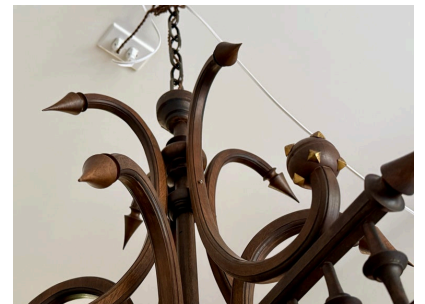

DUTCH LATE 19TH C. CARVED WOOD CHANDELIER, 5 LIGHTS

Beautifully carved and boasts tons of details, this 5 light chandelier with custom paper shades resembles the works of the black forest style. Made in Netherlands, late 19th C., this has been rewired and restored to its original beauty. READY to install.

SKU: LU832846656202 | **Categories:** [Lighting](#) | **Tags:** [Black Forest Style](#)

GALLERY IMAGES

ADDITIONAL INFORMATION

Date of Manufacture	Late 19th Century
Dimensions	Height: 37 in Width: 41.5 in Depth: 41.5 in
Sold As	Single Item
Materials and Techniques	Paper, Wood
Place of Origin	Netherlands
Period	Late 19th Century
Condition	Good - Refinished. Rewired. Wear consistent with age and use. Overall great and ready to install, paper shades have minimal signs of wear. SEE ALL pics and video provided.