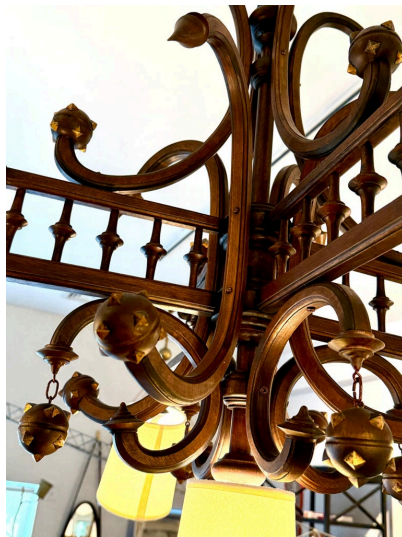

DUTCH LATE 19TH C. CARVED WOOD CHANDELIER, 5 LIGHTS

Beautifully carved and boasts tons of details, this 5 light chandelier with custom paper shades resembles the works of the black forest style. Made in Netherlands, late 19th C., this has been rewired and restored to its original beauty. READY to install.

SKU: LU832846656202 | **Categories:** [Lighting](#) | **Tags:** [Black Forest Style](#)

GALLERY IMAGES

ADDITIONAL INFORMATION

Date of Manufacture	Late 19th Century
Dimensions	Height: 37 in Width: 41.5 in Depth: 41.5 in
Sold As	Single Item
Materials and Techniques	Paper, Wood
Place of Origin	Netherlands
Period	Late 19th Century
Condition	Good - Refinished. Rewired. Wear consistent with age and use. Overall great and ready to install, paper shades have minimal signs of wear. SEE ALL pics and video provided.