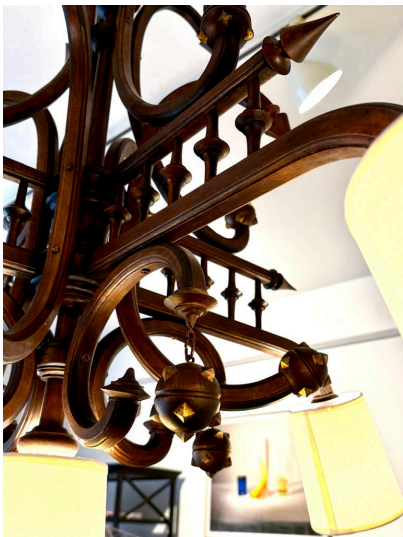

DUTCH LATE 19TH C. CARVED WOOD CHANDELIER, 5 LIGHTS

Beautifully carved and boasts tons of details, this 5 light chandelier with custom paper shades resembles the works of the black forest style. Made in Netherlands, late 19th C., this has been rewired and restored to its original beauty. READY to install.

SKU: LU832846656202 | **Categories:** [Lighting](#) | **Tags:** [Black Forest Style](#)

GALLERY IMAGES

ADDITIONAL INFORMATION

Date of Manufacture	Late 19th Century
Dimensions	Height: 37 in Width: 41.5 in Depth: 41.5 in
Sold As	Single Item
Materials and Techniques	Paper, Wood
Place of Origin	Netherlands
Period	Late 19th Century
Condition	Good - Refinished. Rewired. Wear consistent with age and use. Overall great and ready to install, paper shades have minimal signs of wear. SEE ALL pics and video provided.