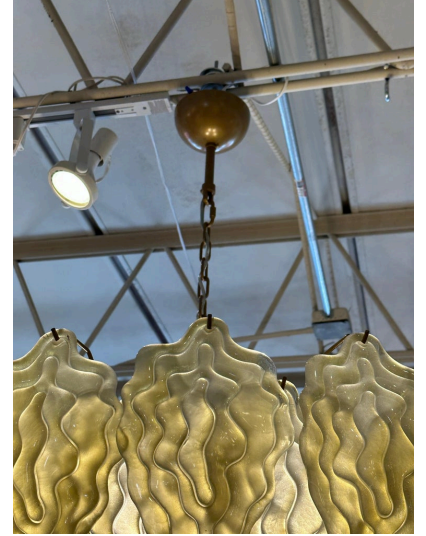

CHARTREUSE MURANO GLASS LEAF TAPERING CHANDELIER

This is a wonderful 5-tiered chandelier descending to a point with dozens of chartreuse tone hand blown Murano glass leaves. This fixture provides wonderful warm light and takes on a great color/ hue when off or illuminated.

NOTE: 5 Light bulbs (Edison style), 49 inches with chain total length.

SKU: LU832832610282 | **Categories:** [Lighting](#) | **Tags:** [Murano Glass](#)

GALLERY IMAGES

ADDITIONAL INFORMATION

Date of Manufacture	2016
Dimensions	Height: 20 in Diameter: 40 in
Sold As	Single item
Materials and Techniques	Murano Glass
Place of Origin	Italy
Period	2010 -
Condition	Good - Wear consistent with age and use.