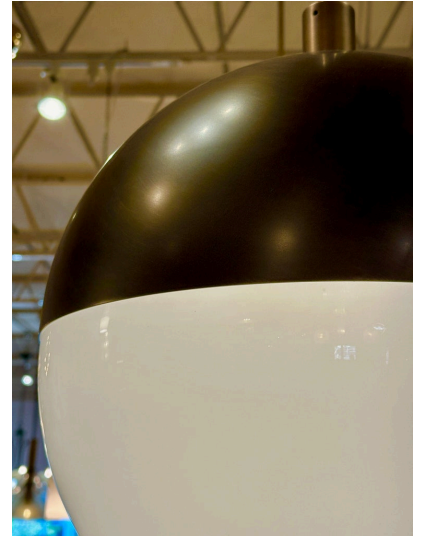

BRONZE AND WHITE MURANO GLASS GLOBE PENDANTS (THREE AVAILABLE)

This wonderful Italian bronze and white glass globe shaped pendant light is so classic with its half dome in satin bronze finish and the lower dome in Murano white glass. A single bulb to interior provides plenty of light and the rod and canopy can be adjusted for a shorter drop if required. Rewired and ready to hang. we have THREE (3) available - priced and sold individually.

SKU: LU832837307302 | **Categories:** [Lighting](#) | **Tags:** [Murano Glass](#)

GALLERY IMAGES

ADDITIONAL INFORMATION

Date of Manufacture	20th Century
Dimensions	Height: 60 in Diameter: 16 in
Sold As	Single Item (three available)
Materials and Techniques	Brass, Murano Glass
Place of Origin	Italy
Period	20th Century
Condition	Good - Wear consistent with age and use. No issues to note. Normal patina to bronze finished brass half-sphere and rod.