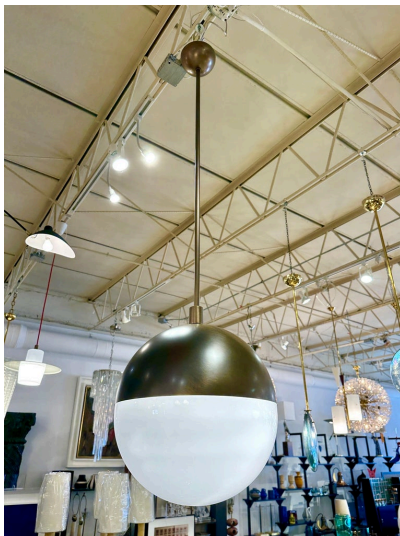

## BRONZE AND WHITE MURANO GLASS GLOBE PENDANTS (THREE AVAILABLE)

This wonderful Italian bronze and white glass globe shaped pendant light is so classic with its half dome in satin bronze finish and the lower dome in Murano white glass. A single bulb to interior provides plenty of light and the rod and canopy can be adjusted for a shorter drop if required. Rewired and ready to hang. we have THREE (3) available - priced and sold individually.

## GALLERY IMAGES

## ADDITIONAL INFORMATION

<b>Date of Manufacture</b>	20th Century
<b>Dimensions</b>	Height: 60 in Diameter: 16 in
<b>Sold As</b>	Single Item (three available)
<b>Materials and Techniques</b>	Brass, Murano Glass
<b>Place of Origin</b>	Italy
<b>Period</b>	20th Century
<b>Condition</b>	Good - Wear consistent with age and use. No issues to note. Normal patina to bronze finished brass half-sphere and rod.