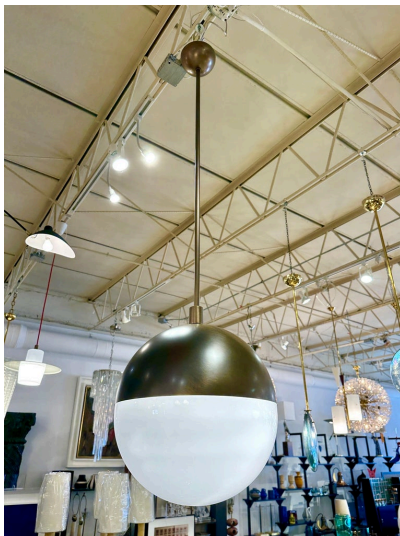

BRONZE AND WHITE MURANO GLASS GLOBE PENDANTS (THREE AVAILABLE)

This wonderful Italian bronze and white glass globe shaped pendant light is so classic with its half dome in satin bronze finish and the lower dome in Murano white glass. A single bulb to interior provides plenty of light and the rod and canopy can be adjusted for a shorter drop if required. Rewired and ready to hang. we have THREE (3) available - priced and sold individually.

SKU: LU832837307302 | **Categories:** [Lighting](#) | **Tags:** [Murano Glass](#)

GALLERY IMAGES

ADDITIONAL INFORMATION

Date of Manufacture	20th Century
Dimensions	Height: 60 in Diameter: 16 in
Sold As	Single Item (three available)
Materials and Techniques	Brass, Murano Glass
Place of Origin	Italy
Period	20th Century
Condition	Good - Wear consistent with age and use. No issues to note. Normal patina to bronze finished brass half-sphere and rod.