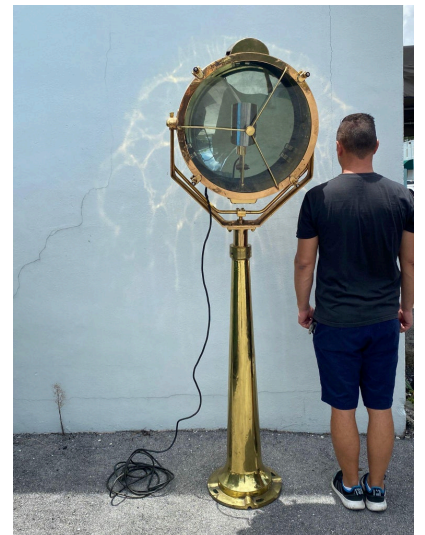

BRITISH ROYAL NAVY MARITIME SHIPS SEARCHLIGHT/ SPOTLIGHT

Incredible and Large impressive nautical architectural salvage fog light or spotlight/searchlight on large and sturdy mounting base. Adjustable knobs. Relief stamped to base MADE IN ENGLAND. This is very heavy and very architectural. Measure: 82".

SKU: LU832824759722 | **Categories:** [Lighting](#) | **Tags:** [brass](#), [glass](#)

GALLERY IMAGES

ADDITIONAL INFORMATION

| | |
|---------------------------------|--|
| Style | Industrial (in the style of) |
| Date of Manufacture | Early 20th C. |
| Dimensions | Height: 82" Width: 24" Depth: 17" |
| Sold As | 1 |
| Materials and Techniques | Brass, Glass, Polished |
| Place of Origin | England |
| Period | Early 20th C. |
| Condition | Good - wear consistent with age and use. |