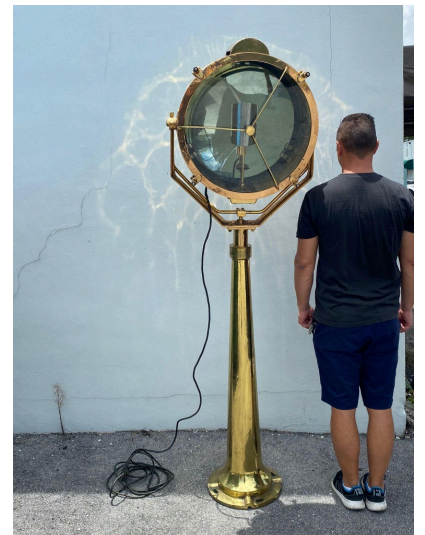

BRITISH ROYAL NAVY MARITIME SHIPS SEARCHLIGHT/ SPOTLIGHT

Incredible and Large impressive nautical architectural salvage fog light or spotlight/searchlight on large and sturdy mounting base. Adjustable knobs. Relief stamped to base MADE IN ENGLAND. This is very heavy and very architectural. Measure: 82".

SKU: LU832824759722 | **Categories:** [Lighting](#) | **Tags:** [brass](#), [glass](#)

GALLERY IMAGES

ADDITIONAL INFORMATION

Style	Industrial (in the style of)
Date of Manufacture	Early 20th C.
Dimensions	Height: 82" Width: 24" Depth: 17"
Sold As	1
Materials and Techniques	Brass, Glass, Polished
Place of Origin	England
Period	Early 20th C.
Condition	Good - wear consistent with age and use.