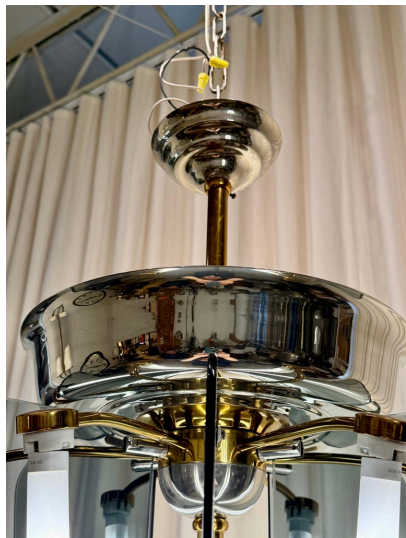

ART DECO MIXED-METALS AND SMOKED GLASS LANTERN STYLE HANGING LIGHT - TWO AVAIL

Gold plated metal and white frosted glass bell shaped flower bulbs on all arms. Petite globe bulbs compliment the look of these STUNNING wall sconces/ appliques. Very unique and whimsical. This is a PAIR.

SKU: LU832842730272 | **Categories:** [Lighting](#) | **Tags:** [Art Deco](#)

GALLERY IMAGES

ADDITIONAL INFORMATION

Date of Manufacture	1940's
Dimensions	Height: 42 in Diameter: 20 in
Sold As	Single Item (2 available)
Materials and Techniques	Brass, Nickel, Smoked Glass
Place of Origin	France
Period	1940 - 1949
Condition	Good - Wear consistent with age and use.