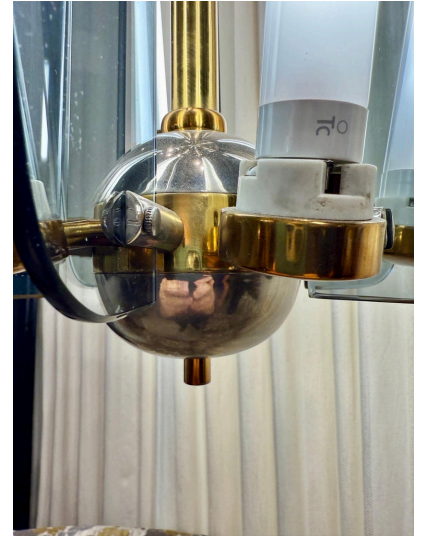

ART DECO MIXED-METALS AND SMOKED GLASS LANTERN STYLE HANGING LIGHT - TWO AVAIL

Gold plated metal and white frosted glass bell shaped flower bulbs on all arms. Petite globe bulbs compliment the look of these STUNNING wall sconces/ appliques. Very unique and whimsical. This is a PAIR.

SKU: LU832842730272 | **Categories:** [Lighting](#) | **Tags:** [Art Deco](#)

GALLERY IMAGES

ADDITIONAL INFORMATION

Date of Manufacture	1940's
Dimensions	Height: 42 in Diameter: 20 in
Sold As	Single Item (2 available)
Materials and Techniques	Brass, Nickel, Smoked Glass
Place of Origin	France
Period	1940 - 1949
Condition	Good - Wear consistent with age and use.