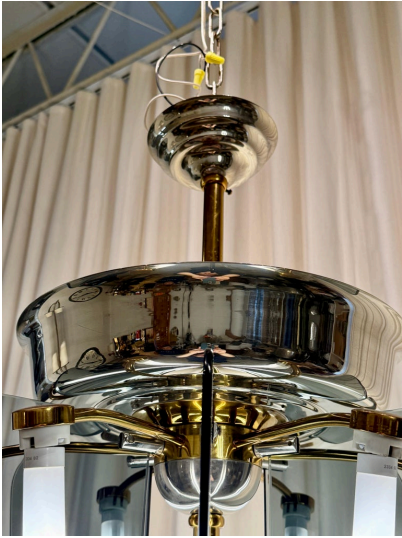

ART DECO MIXED-METALS AND SMOKED GLASS LANTERN STYLE HANGING LIGHT - TWO AVAIL

Gold plated metal and white frosted glass bell shaped flower bulbs on all arms. Petite globe bulbs compliment the look of these STUNNING wall sconces/ appliques. Very unique and whimsical. This is a PAIR.

SKU: LU832842730272 | **Categories:** [Lighting](#) | **Tags:** [Art Deco](#)

GALLERY IMAGES

ADDITIONAL INFORMATION

Date of Manufacture	1940's
Dimensions	Height: 42 in Diameter: 20 in
Sold As	Single Item (2 available)
Materials and Techniques	Brass, Nickel, Smoked Glass
Place of Origin	France
Period	1940 - 1949
Condition	Good - Wear consistent with age and use.