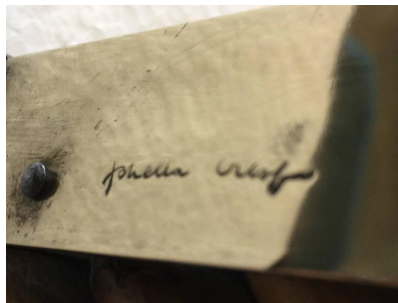

## SIGNED AND DOCUMENTED GABRIELLA CRESPI "RISING SUN" COLLECTION PLANTER BOX

This oversized cut bamboo and brass trim square planter with original galvanized metal liner. This is an original vintage Gabriella Crespi piece from her Rising Sun series. Geometric design cut bamboo.

### **ADDITIONAL INFORMATION**

<b>Weight</b>	40 lbs
<b>Dimensions</b>	50 × 50 × 26.75 in
<b>Dimensions</b>	Height: 15.5 in. Width: 27 in. Depth: 27 in.
<b>Style</b>	Organic modern
<b>Materials and Techniques</b>	Rattan and brass
<b>Place of Origin</b>	Italy
<b>Period</b>	1980's
<b>Date of Manufacture</b>	1980's
<b>Condition</b>	Good - Wear consistent with age and use. original patina on brass, normal wear from use.
<b>Seller Location</b>	North Miami, FL