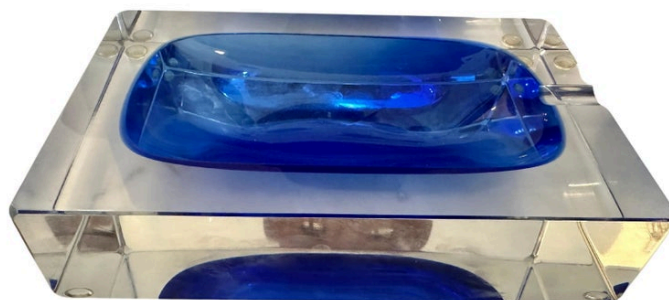

## SUBSTANTIAL BLUE MURANO GLASS ASHTRAY ATTRIBUTED TO FLAVIO POLI

Multifaceted blue and clear Murano glass ashtray attributed to Flavio Poli. Highly decorative rectangular table-top piece.

**SKU:** LU832836460282 | **Categories:** [Decorative Objects / Tabletop](#) | **Tags:** [Flavio Poli](#), [Murano Glass](#)

### GALLERY IMAGES

## ADDITIONAL INFORMATION

<b>Place of Origin</b>	Italy
<b>Date of Manufacture</b>	1970's
<b>Period</b>	1970 - 1979
<b>Materials and Techniques</b>	Murano Glass
<b>Condition</b>	Good - Wear consistent with age and use. No issues.
<b>Wear</b>	Wear consistent with age and use.
<b>Dimensions</b>	Width: 7.25" Depth: 4.75" Height: 1.75"