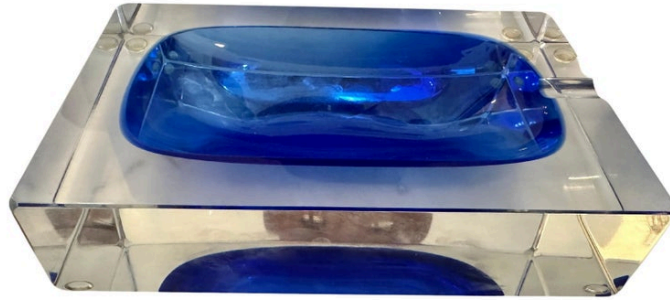

SUBSTANTIAL BLUE MURANO GLASS ASHTRAY ATTRIBUTED TO FLAVIO POLI

Multifaceted blue and clear Murano glass ashtray attributed to Flavio Poli. Highly decorative rectangular table-top piece.

SKU: LU832836460282 | **Categories:** [Decorative Objects / Tabletop](#) | **Tags:** [Flavio Poli](#), [Murano Glass](#)

GALLERY IMAGES

ADDITIONAL INFORMATION

Place of Origin	Italy
Date of Manufacture	1970's
Period	1970 - 1979
Materials and Techniques	Murano Glass
Condition	Good - Wear consistent with age and use. No issues.
Wear	Wear consistent with age and use.
Dimensions	Width: 7.25" Depth: 4.75" Height: 1.75"