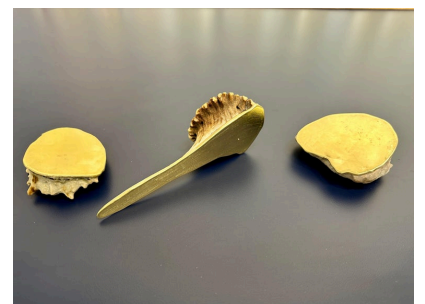

## SET OF THREE NATURAL ANTLER TIPS & BRASS DESK ACCESSORIES

This set of three (3) natural antler tips desk accessories are backed with brass base. Perfect for an executive desk, two paperweights and a letter opener. Rich natural coloring and texture - beautiful table top elements. NOTE: dimensions of letter opener, 6.5 inches long x 2.5 inches diameter. The paperweights are 2.5 x 3 inches. In the style of Carl Auböck and Anthony Redmile.

**SKU:** LU832839551422 | **Categories:** [Decorative Objects / Tabletop](#) | **Tags:** [Anthony Redmile Style](#), [Carl Auböck Style](#)

## ADDITIONAL INFORMATION

<b>Place of Origin</b>	United States
<b>Date of Manufacture</b>	Late 20th Century
<b>Period</b>	Late 20th Century
<b>Materials and Techniques</b>	Antler, Brass
<b>Condition</b>	Good - Wear consistent with age and use.
<b>Wear</b>	Wear consistent with age and use.
<b>Dimensions</b>	Height: 1 in Width: 2.5 in Depth: 6.5 in