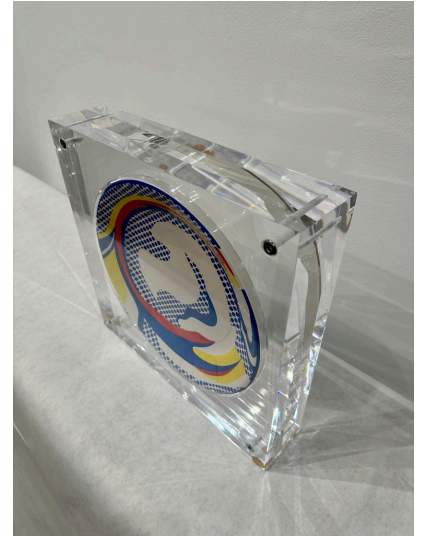

ROY LICHTENSTEIN "PAPER PLATE" ORIGINAL ENCASED IN HEAVY CUSTOM LUCITE BLOCK

Created exclusively for Barneys of New York by the Estate of Roy Lichtenstein, the heavy and custom acrylic display box provides front and rear views of this master work. Stamped with artists signature on verso.

Dimension of plate is 11 inches.

SKU: LU832832460082 | **Categories:** [Decorative Objects / Tabletop](#), [Sculptures](#), [Wall Decor](#) | **Tags:** [Roy Lichtenstein](#)

GALLERY IMAGES

ADDITIONAL INFORMATION

Place of Origin	United States
Date of Manufacture	Late 20th Century
Period	Late 20th Century
Materials and Techniques	Acrylic, Paper
Condition	Good - Wear consistent with age and use. NO issues to note.
Wear	Wear consistent with age and use.
Dimensions	Height: 13.25 in Width: 13.25 in Depth: 3 in