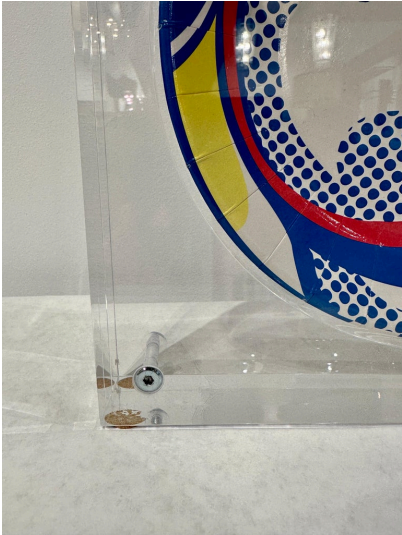

ROY LICHTENSTEIN "PAPER PLATE" ORIGINAL ENCASED IN HEAVY CUSTOM LUCITE BLOCK

Created exclusively for Barneys of New York by the Estate of Roy Lichtenstein, the heavy and custom acrylic display box provides front and rear views of this master work. Stamped with artists signature on verso.

Dimension of plate is 11 inches.

SKU: LU832832460082 | **Categories:** [Decorative Objects / Tabletop](#), [Sculptures](#), [Wall Decor](#) | **Tags:** [Roy Lichtenstein](#)

GALLERY IMAGES

ADDITIONAL INFORMATION

Place of Origin	United States
Date of Manufacture	Late 20th Century
Period	Late 20th Century
Materials and Techniques	Acrylic, Paper
Condition	Good - Wear consistent with age and use. NO issues to note.
Wear	Wear consistent with age and use.
Dimensions	Height: 13.25 in Width: 13.25 in Depth: 3 in