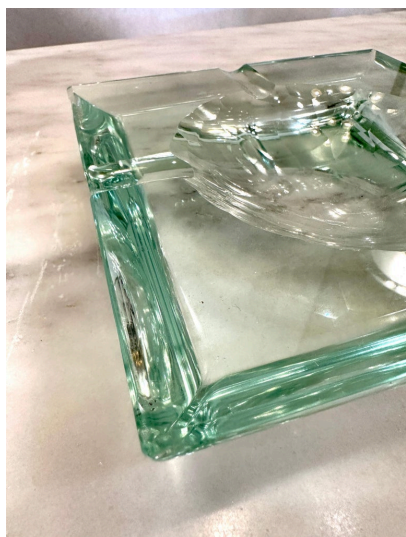

MIDCENTURY CRYSTAL GLASS ASHTRAY/ VIDE-POCHE BY FONTANA ARTE

Indulge in the elegance of this exquisite ashtray or Vide-Pochette, crafted in Italy during the prestigious Fontana Arte's prime in the 1960s. The square-shaped design boasts a transparent crystal glass with a subtle green hue.

This versatile piece transcends its original purpose and becomes a stunning addition to your coffee table, nightstand, or desk. Its beauty knows no bounds, as it can be repurposed to hold various items, limited only by your imagination.

SKU: LU832837141462 | **Categories:** [Decorative Objects / Tabletop](#) | **Tags:** [Fontana Arte](#)

GALLERY IMAGES

ADDITIONAL INFORMATION

Place of Origin	Italy
Date of Manufacture	1960's
Period	1960 - 1969
Materials and Techniques	Murano Glass
Condition	Good - Wear consistent with age and use. No chips or breaks - great vintage.
Wear	Wear consistent with age and use.
Dimensions	Height: 1.25 in Width: 6.75 in Depth: 6.75 in