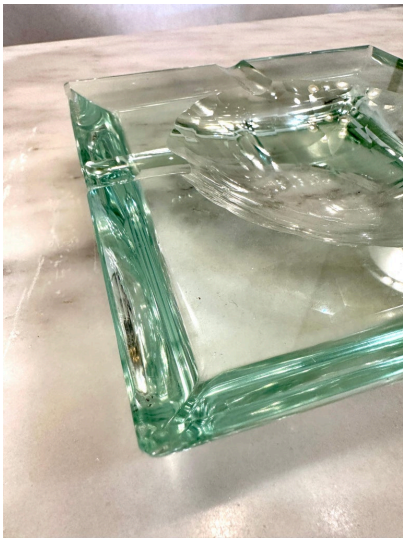

## MIDCENTURY CRYSTAL GLASS ASHTRAY/ VIDE-POCHE BY FONTANA ARTE

Indulge in the elegance of this exquisite ashtray or Vide-Pochette, crafted in Italy during the prestigious Fontana Arte's prime in the 1960s. The square-shaped design boasts a transparent crystal glass with a subtle green hue.

This versatile piece transcends its original purpose and becomes a stunning addition to your coffee table, nightstand, or desk. Its beauty knows no bounds, as it can be repurposed to hold various items, limited only by your imagination.

## ADDITIONAL INFORMATION

<b>Place of Origin</b>	Italy
<b>Date of Manufacture</b>	1960's
<b>Period</b>	1960 - 1969
<b>Materials and Techniques</b>	Murano Glass
<b>Condition</b>	Good - Wear consistent with age and use. No chips or breaks - great vintage.
<b>Wear</b>	Wear consistent with age and use.
<b>Dimensions</b>	Height: 1.25 in Width: 6.75 in Depth: 6.75 in