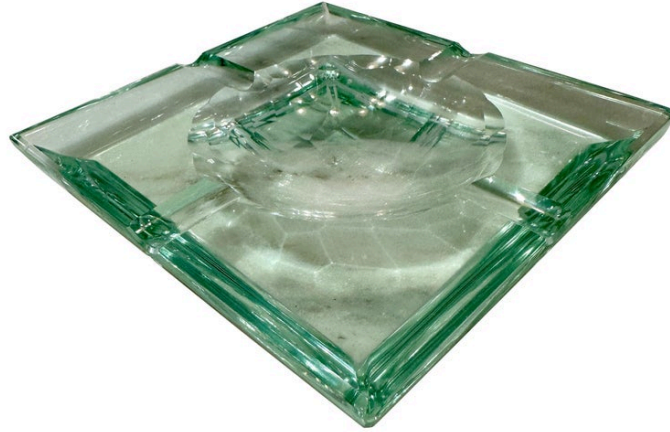

MIDCENTURY CRYSTAL GLASS ASHTRAY/ VIDE-POCHE BY FONTANA ARTE

Indulge in the elegance of this exquisite ashtray or Vide-Pochette, crafted in Italy during the prestigious Fontana Arte's prime in the 1960s. The square-shaped design boasts a transparent crystal glass with a subtle green hue.

This versatile piece transcends its original purpose and becomes a stunning addition to your coffee table, nightstand, or desk. Its beauty knows no bounds, as it can be repurposed to hold various items, limited only by your imagination.

SKU: LU832837141462 | **Categories:** [Decorative Objects / Tabletop](#) | **Tags:** [Fontana Arte](#)

GALLERY IMAGES

ADDITIONAL INFORMATION

Place of Origin	Italy
Date of Manufacture	1960's
Period	1960 - 1969
Materials and Techniques	Murano Glass
Condition	Good - Wear consistent with age and use. No chips or breaks - great vintage.
Wear	Wear consistent with age and use.
Dimensions	Height: 1.25 in Width: 6.75 in Depth: 6.75 in