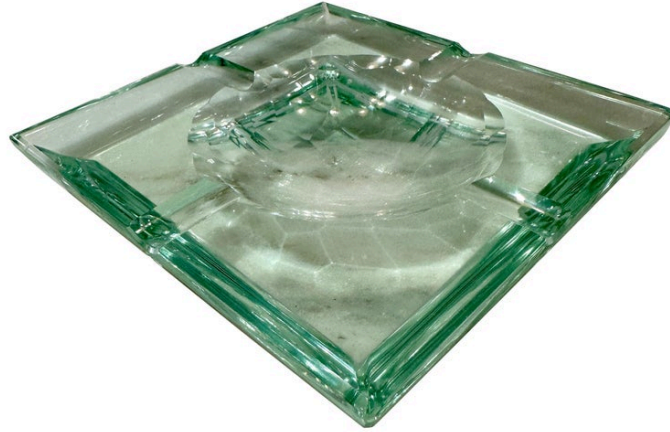

## MIDCENTURY CRYSTAL GLASS ASHTRAY/ VIDE-POCHE BY FONTANA ARTE

Indulge in the elegance of this exquisite ashtray or Vide-Pochette, crafted in Italy during the prestigious Fontana Arte's prime in the 1960s. The square-shaped design boasts a transparent crystal glass with a subtle green hue.

This versatile piece transcends its original purpose and becomes a stunning addition to your coffee table, nightstand, or desk. Its beauty knows no bounds, as it can be repurposed to hold various items, limited only by your imagination.

## ADDITIONAL INFORMATION

<b>Place of Origin</b>	Italy
<b>Date of Manufacture</b>	1960's
<b>Period</b>	1960 - 1969
<b>Materials and Techniques</b>	Murano Glass
<b>Condition</b>	Good - Wear consistent with age and use. No chips or breaks - great vintage.
<b>Wear</b>	Wear consistent with age and use.
<b>Dimensions</b>	Height: 1.25 in Width: 6.75 in Depth: 6.75 in