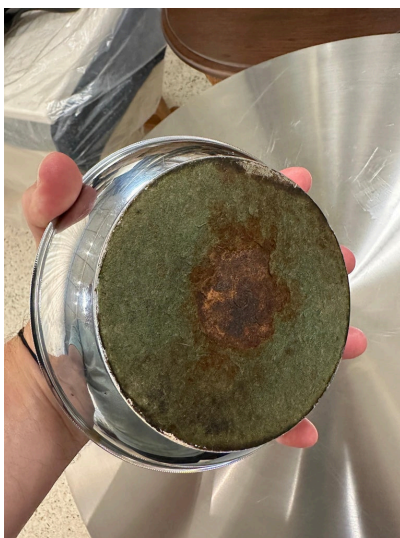

MACHINE-ERA/ ART DECO REVOLVING COVERED ASHTRAY

This rare chrome plated Deco era cigar ashtray has a revolving top feature and its ALL original.

SKU: LU832838034482 | **Categories:** [Decorative Objects / Tabletop](#) | **Tags:** [Art Deco](#)

GALLERY IMAGES

ADDITIONAL INFORMATION

Place of Origin	United States
Date of Manufacture	1930's
Period	1930 - 1939
Materials and Techniques	Nickel
Condition	Good - Wear consistent with age and use.
Wear	Wear consistent with age and use.
Dimensions	Height: 1.25 in Diameter: 6.25 in