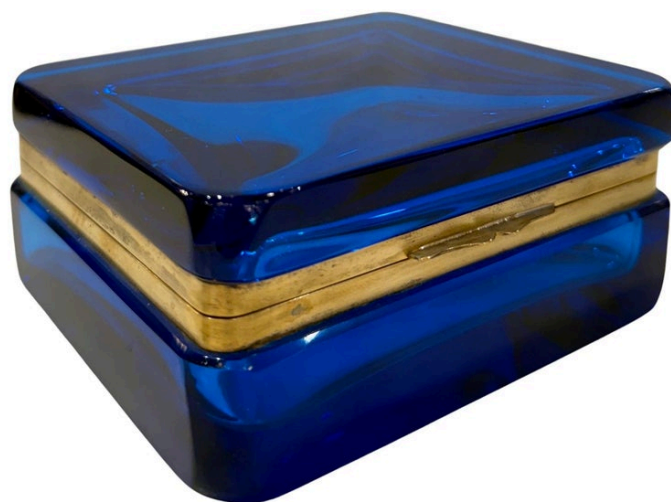

GIOVANNI CENEDESE 1950'S BLUE MURANO GLASS HINGED BOX

An Italian 1950's cobalt blue Murano glass hinged box with simple and elegant rectangular design and decorated metal edge detail by Giovanni Cenedese, Murano Italy.

SKU: LU832842327342 | **Categories:** [Decorative Objects / Tabletop](#) | **Tags:** [Giovanni Cenedese](#), [Murano Glass](#)

GALLERY IMAGES

ADDITIONAL INFORMATION

Place of Origin	Italy
Date of Manufacture	1950's
Period	1950 - 1959
Materials and Techniques	Murano Glass
Condition	Good - Wear consistent with age and use. Fantastic vintage used condition - Gilt metal has signs of use and wear. Glass is still beautiful but could have minor scratches which may be visible depending on light. NO chips or damages.
Wear	Wear consistent with age and use.
Dimensions	Height: 2.25 in Width: 5 in Depth: 45 in