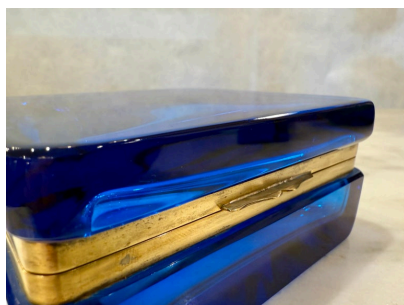

GIOVANNI CENEDESE 1950'S BLUE MURANO GLASS HINGED BOX

An Italian 1950's cobalt blue Murano glass hinged box with simple and elegant rectangular design and decorated metal edge detail by Giovanni Cenedese, Murano Italy.

SKU: LU832842327342 | **Categories:** [Decorative Objects / Tabletop](#) | **Tags:** [Giovanni Cenedese](#), [Murano Glass](#)

GALLERY IMAGES

ADDITIONAL INFORMATION

Place of Origin	Italy
Date of Manufacture	1950's
Period	1950 - 1959
Materials and Techniques	Murano Glass
Condition	Good - Wear consistent with age and use. Fantastic vintage used condition - Gilt metal has signs of use and wear. Glass is still beautiful but could have minor scratches which may be visible depending on light. NO chips or damages.
Wear	Wear consistent with age and use.
Dimensions	Height: 2.25 in Width: 5 in Depth: 45 in