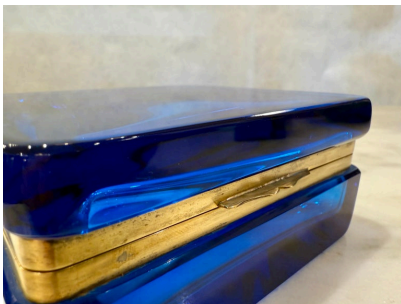

## GIOVANNI CENEDESE 1950'S BLUE MURANO GLASS HINGED BOX

An Italian 1950's cobalt blue Murano glass hinged box with simple and elegant rectangular design and decorated metal edge detail by Giovanni Cenedese, Murano Italy.

## ADDITIONAL INFORMATION

<b>Place of Origin</b>	Italy
<b>Date of Manufacture</b>	1950's
<b>Period</b>	1950 - 1959
<b>Materials and Techniques</b>	Murano Glass
<b>Condition</b>	Good - Wear consistent with age and use. Fantastic vintage used condition - Gilt metal has signs of use and wear. Glass is still beautiful but could have minor scratches which may be visible depending on light. NO chips or damages.
<b>Wear</b>	Wear consistent with age and use.
<b>Dimensions</b>	Height: 2.25 in Width: 5 in Depth: 45 in