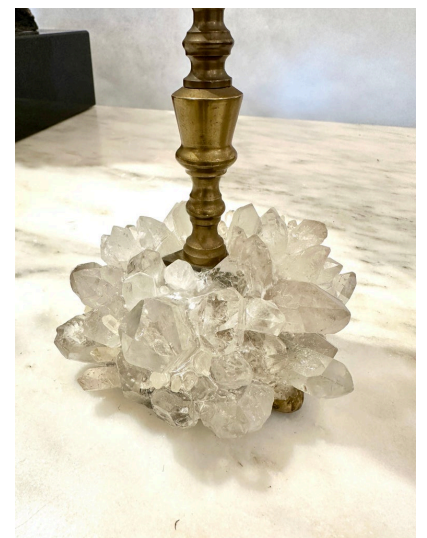

EARLY 20TH C. CHARMING PAIR OF BRONZE CANDLEHOLDERS W/ ROCK CRYSTALS

Beautiful dark patina and signs of age and use for these beautiful and uniquely adorned bronze candleholders with rock crystal embellishments to the bases. Great craftsmanship and highly decorative.

SKU: LU832838341212 | **Categories:** [Decorative Objects / Tabletop](#) | **Tags:** [Rock Crystal](#)

GALLERY IMAGES

ADDITIONAL INFORMATION

Place of Origin	France
Date of Manufacture	1930's
Period	1930 - 1939
Materials and Techniques	Bronze, Rock Crystal
Condition	Good - Wear consistent with age and use. normal wear, age and patina accordingly. Seller Location:
Wear	Wear consistent with age and use.
Dimensions	Height: 9 in Diameter: 5 in