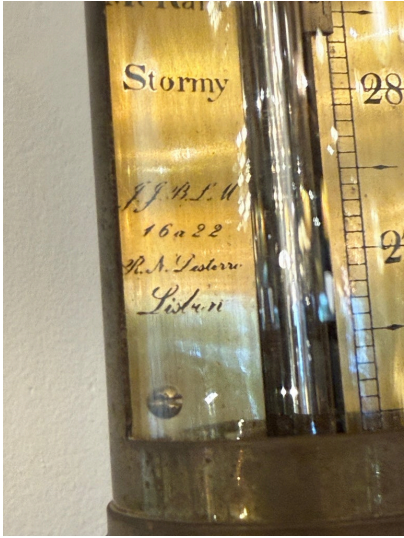

19TH C. PORTUGUESE NAUTICAL BRASS GIMBAL MOUNTED BAROMETER

SIGNED J.J.B.L.M - 16 a 22 RN Desterro Lisbon to face, this barometer is a very Rare and unusual mid-19th century polished brass marine barometer mounted on a gimble, the steel face with English lettering.

SKU: LU832842464902 | **Categories:** [Decorative Objects / Tabletop](#), [Uncategorized](#), [Wall Decor](#) | **Tags:** [Antique Nautical Collectible](#), [Marine Barometer](#)

GALLERY IMAGES

ADDITIONAL INFORMATION

Place of Origin	Portugal
Date of Manufacture	Late 19th Century
Period	Late 19th Century
Materials and Techniques	Brass
Condition	Good - Wear consistent with age and use. Very rich and dark patina to brass throughout. Glass face is also free from damage.
Wear	Wear consistent with age and use.
Dimensions	Height: 38 in Width: 2.5 in Depth: 2.5 in