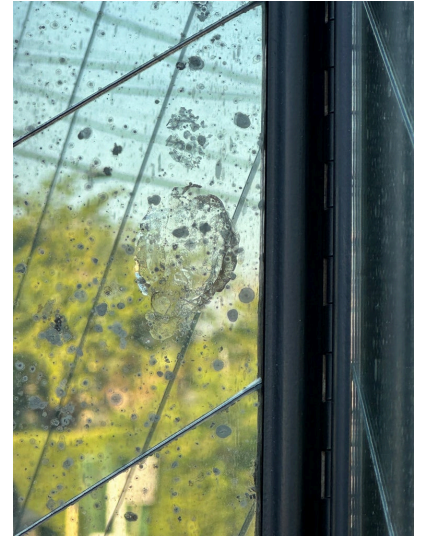

TWO MAJESTIC HOLLYWOOD REGENCY MIRRORED SCREENS/ DIVIDERS, SOLD INDIVIDUALLY

This perfectly preserved Hollywood Regency scalloped 4 panel mirrored screen - two available. The mirrored glass is cut in strips and mounted on angle which provides an amazing effect. Framed in black wood and painted to verso, they can be used as room dividers or as the most beautiful backdrop ever!

Note: each panel is 18 inches wide, full height is 96 inches tall, each screen has 4 panels.

SKU: LU832833059062 | **Categories:** [Case Pieces / Storage](#), [Mirrors](#) | **Tags:** [Style of Maison Jansen](#)

GALLERY IMAGES

ADDITIONAL INFORMATION

Style	Hollywood Regency (Of the Period)
Place of Origin	France
Date of Manufacture	20th Century
Period	20th Century
Materials and Techniques	Mirror, Wood
Condition	Good - Wear consistent with age and use. NO breaks to antique mirror glass but given their age, there are some spots on back of mirror - SEE DETAIL IMAGES. Some minor scratches and chips to wood frame, nothing major at all.

Dimensions

Dimensions: Height: 96 in
Width: 60 in
Depth: 1.5 in