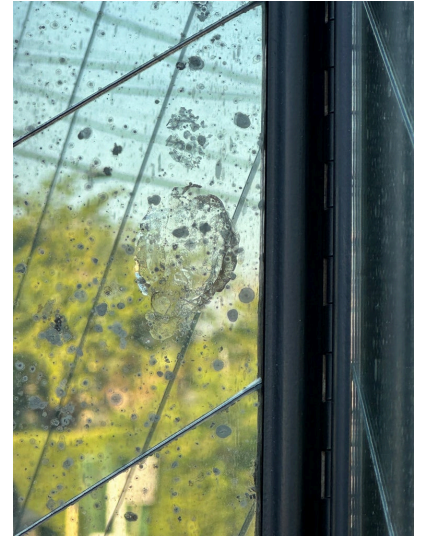

TWO MAJESTIC HOLLYWOOD REGENCY MIRRORED SCREENS/ DIVIDERS, SOLD INDIVIDUALLY

This perfectly preserved Hollywood Regency scalloped 4 panel mirrored screen - two available. The mirrored glass is cut in strips and mounted on angle which provides an amazing effect. Framed in black wood and painted to verso, they can be used as room dividers or as the most beautiful backdrop ever!

Note: each panel is 18 inches wide, full height is 96 inches tall, each screen has 4 panels.

SKU: LU832833059062 | **Categories:** [Case Pieces / Storage](#), [Mirrors](#) | **Tags:** [Style of Maison Jansen](#)

GALLERY IMAGES

ADDITIONAL INFORMATION

Style	Hollywood Regency (Of the Period)
Place of Origin	France
Date of Manufacture	20th Century
Period	20th Century
Materials and Techniques	Mirror, Wood
Condition	Good - Wear consistent with age and use. NO breaks to antique mirror glass but given their age, there are some spots on back of mirror - SEE DETAIL IMAGES. Some minor scratches and chips to wood frame, nothing major at all.

Dimensions

Dimensions: Height: 96 in

Width: 60 in

Depth: 1.5 in