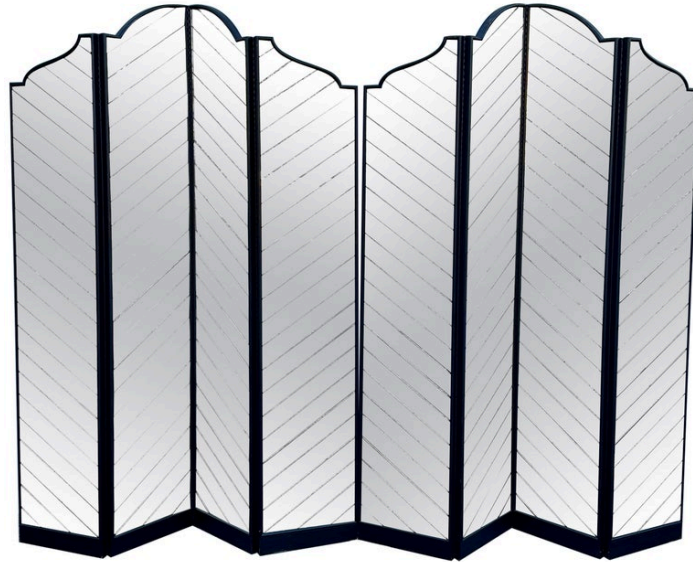

TWO MAJESTIC HOLLYWOOD REGENCY MIRRORED SCREENS/ DIVIDERS, SOLD INDIVIDUALLY

This perfectly preserved Hollywood Regency scalloped 4 panel mirrored screen - two available. The mirrored glass is cut in strips and mounted on angle which provides an amazing effect. Framed in black wood and painted to verso, they can be used as room dividers or as the most beautiful backdrop ever!

Note: each panel is 18 inches wide, full height is 96 inches tall, each screen has 4 panels.

SKU: LU832833059062 | **Categories:** [Case Pieces / Storage](#), [Mirrors](#) | **Tags:** [Style of Maison Jansen](#)

GALLERY IMAGES

ADDITIONAL INFORMATION

Style	Hollywood Regency (Of the Period)
Place of Origin	France
Date of Manufacture	20th Century
Period	20th Century
Materials and Techniques	Mirror, Wood
Condition	Good - Wear consistent with age and use. NO breaks to antique mirror glass but given their age, there are some spots on back of mirror - SEE DETAIL IMAGES. Some minor scratches and chips to wood frame, nothing major at all.

Dimensions

Dimensions: Height: 96 in

Width: 60 in

Depth: 1.5 in