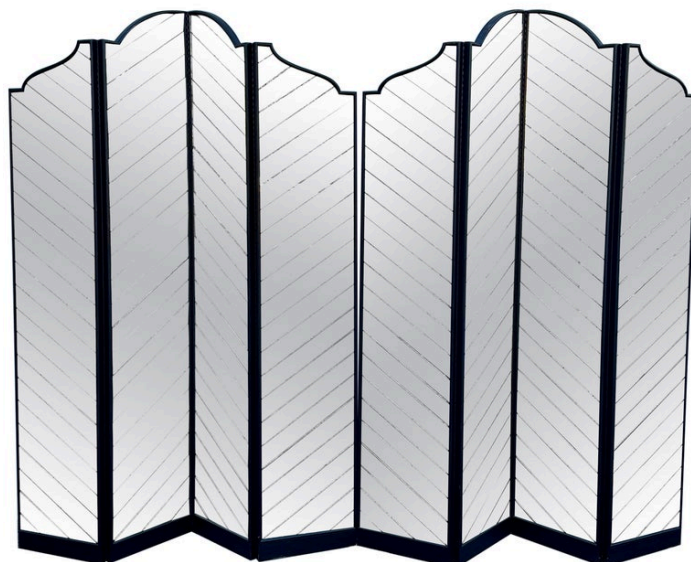

TWO MAJESTIC HOLLYWOOD REGENCY MIRRORED SCREENS/ DIVIDERS, SOLD INDIVIDUALLY

This perfectly preserved Hollywood Regency scalloped 4 panel mirrored screen - two available. The mirrored glass is cut in strips and mounted on angle which provides an amazing effect. Framed in black wood and painted to verso, they can be used as room dividers or as the most beautiful backdrop ever!

Note: each panel is 18 inches wide, full height is 96 inches tall, each screen has 4 panels.

SKU: LU832833059062 | **Categories:** [Case Pieces / Storage](#), [Mirrors](#) | **Tags:** [Style of Maison Jansen](#)

GALLERY IMAGES

ADDITIONAL INFORMATION

Style	Hollywood Regency (Of the Period)
Place of Origin	France
Date of Manufacture	20th Century
Period	20th Century
Materials and Techniques	Mirror, Wood
Condition	Good - Wear consistent with age and use. NO breaks to antique mirror glass but given their age, there are some spots on back of mirror - SEE DETAIL IMAGES. Some minor scratches and chips to wood frame, nothing major at all.

Dimensions

Dimensions: Height: 96 in
Width: 60 in
Depth: 1.5 in