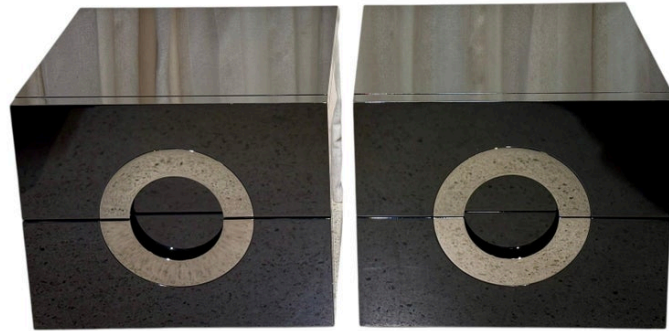

RODOLFO DORDONI FOR MINOTTI "ARCHIPENKO" NIGHTSTANDS, PAIR

Two drawers with black nickel metal semi-circular handles, soft close mechanism, shiny black lacquer over wood. Foil manufacturer's label to underside "Minotti Made in Italy"

SKU: LU832849459012 | **Categories:** [Case Pieces / Storage](#) | **Tags:** [Night stands](#), [Storage](#)

GALLERY IMAGES

ADDITIONAL INFORMATION

Style	Post modern
Date of Manufacture	2000's
Dimensions	Height: 17.5 in (44.45 cm) Width: 19.75 in (50.17 cm) Depth: 17.75 in (45.09 cm)
Sold As	Pair / Set
Materials and Techniques	Lacquer over wood, nickel
Place of Origin	Italy
Period	2000's
Condition	Good - Wear consistent with age and use. both cabinets show scuffs and fine abrasions to tops, only noticeable in raking light.