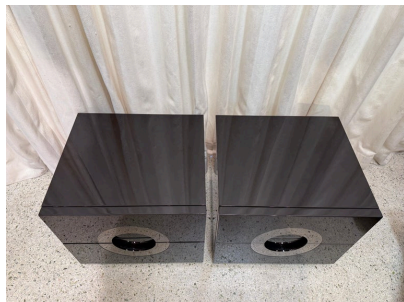

RODOLFO DORDONI FOR MINOTTI "ARCHIPENKO" NIGHTSTANDS, PAIR

Two drawers with black nickel metal semi-circular handles, soft close mechanism, shiny black lacquer over wood. Foil manufacturer's label to underside "Minotti Made in Italy"

SKU: LU832849459012 | **Categories:** [Case Pieces / Storage](#) | **Tags:** [Night stands](#), [Storage](#)

GALLERY IMAGES

ADDITIONAL INFORMATION

Style	Post modern
Date of Manufacture	2000's
Dimensions	Height: 17.5 in (44.45 cm) Width: 19.75 in (50.17 cm) Depth: 17.75 in (45.09 cm)
Sold As	Pair / Set
Materials and Techniques	Lacquer over wood, nickel
Place of Origin	Italy
Period	2000's
Condition	Good - Wear consistent with age and use. both cabinets show scuffs and fine abrasions to tops, only noticeable in raking light.