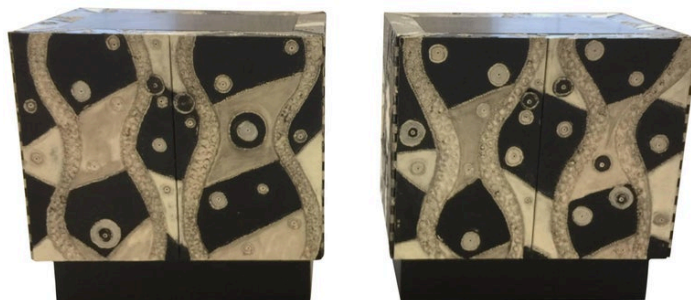

PAIR OF BRUTAL SOLDERED ALUMINUM CABINETS

These perfect size cabinets are sculptural, finished in brutal soldered aluminum by G.O. Studio. Grey slate recessed tops and double doors open to a leather clad single shelf. Lots of details abound, incredible craftsmanship. Handmade in the USA.

SKU: LU83287548783 | **Categories:** [Case Pieces / Storage](#) |

GALLERY IMAGES

ADDITIONAL INFORMATION

Weight	200 lbs
Dimensions	19 × 30.5 × 30.5 in
Style	Brutalist
Date of Manufacture	20th C.
Dimensions	Height: 30.5 in. Width: 30.5 in. Depth: 19 in.
Sold As	Pair only
Materials and Techniques	Aluminum, stone, leather
Place of Origin	USA
Period	20th C.
Condition	Good - Wear consistent with age and use. All in vintage original with minimal wear.